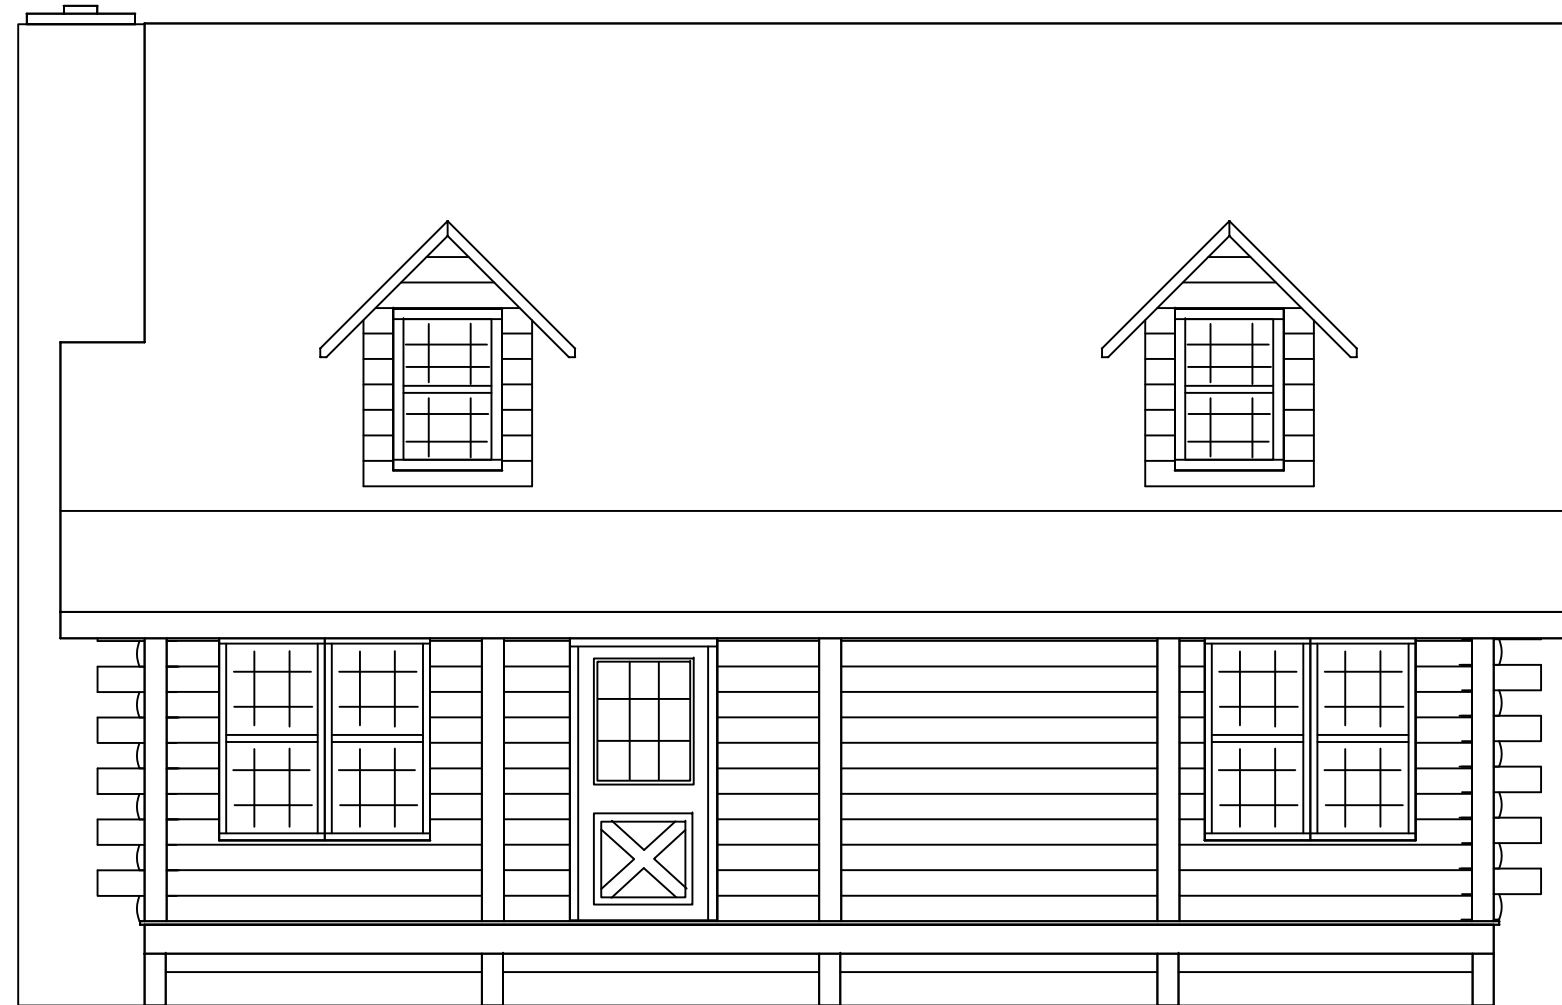

The Weekender

Plan# LTB0602

 **Lock-Tite**
LOG SYSTEMS
470 B. Leazer Road
Salisbury, NC 28147
(704) 638-0677
www.locktitelogs.com

Square Footage

First Floor:	768
Loft:	556
Total Living Space:	1324

The Weekender