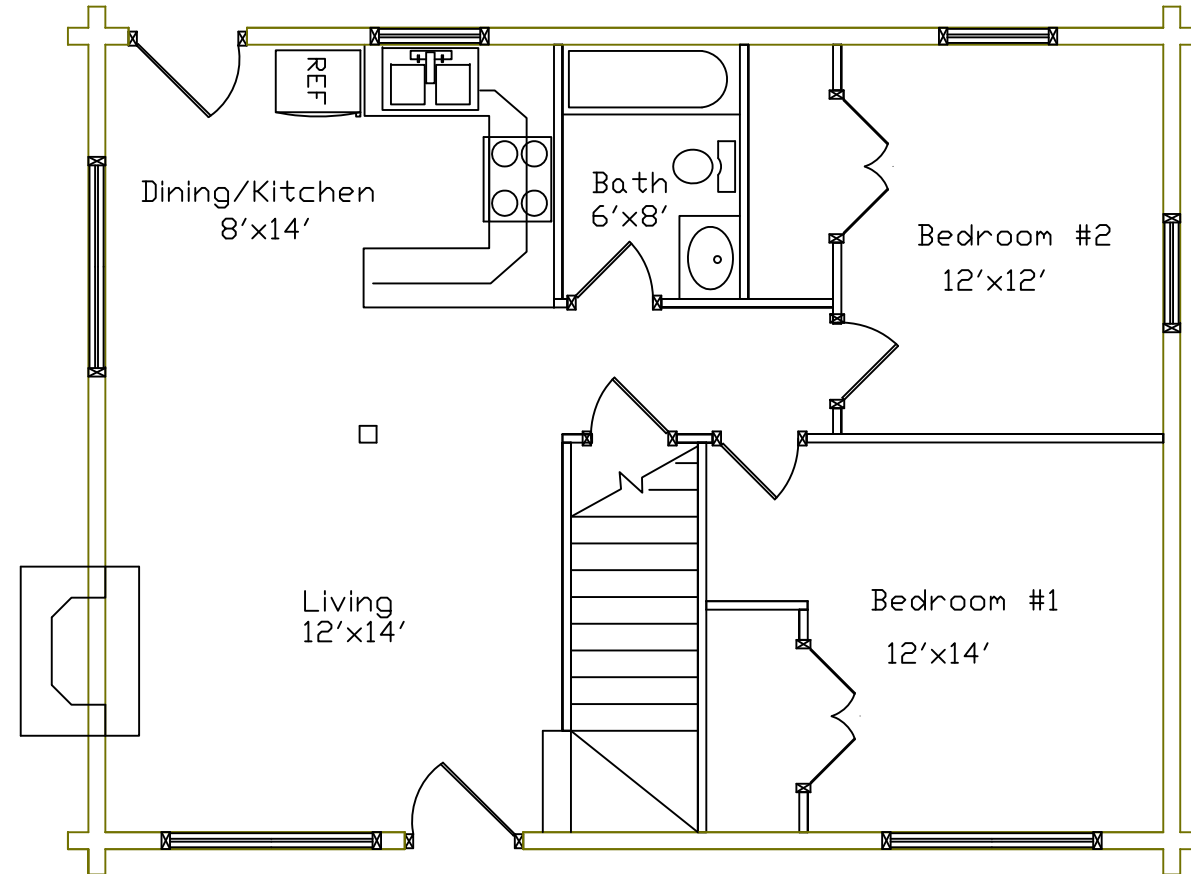

The Weekender

Plan# LTB0602

 **Lock-Tite**
LOG SYSTEMS
470 B. Leazer Road
Salisbury, NC 28147
(704) 638-0677
www.locktitelogs.com

Square Footage

First Floor:	768
Loft:	556
Total Living Space:	1324

The Weekender

Plan# LTB0602

Log Package Includes:

- Precision Pre-Cut Log Kit
- Heavy Beam Second Floor System
- PVC Foam Seal
- Log Fasteners
- Sika-Flex 201 Adhesive
- Pre-Cut Starter Plates
- Pre-Cut Window & Door Jigs
- Heavy Beam 2nd Floor System
- Start-Up On Site Assistance Program