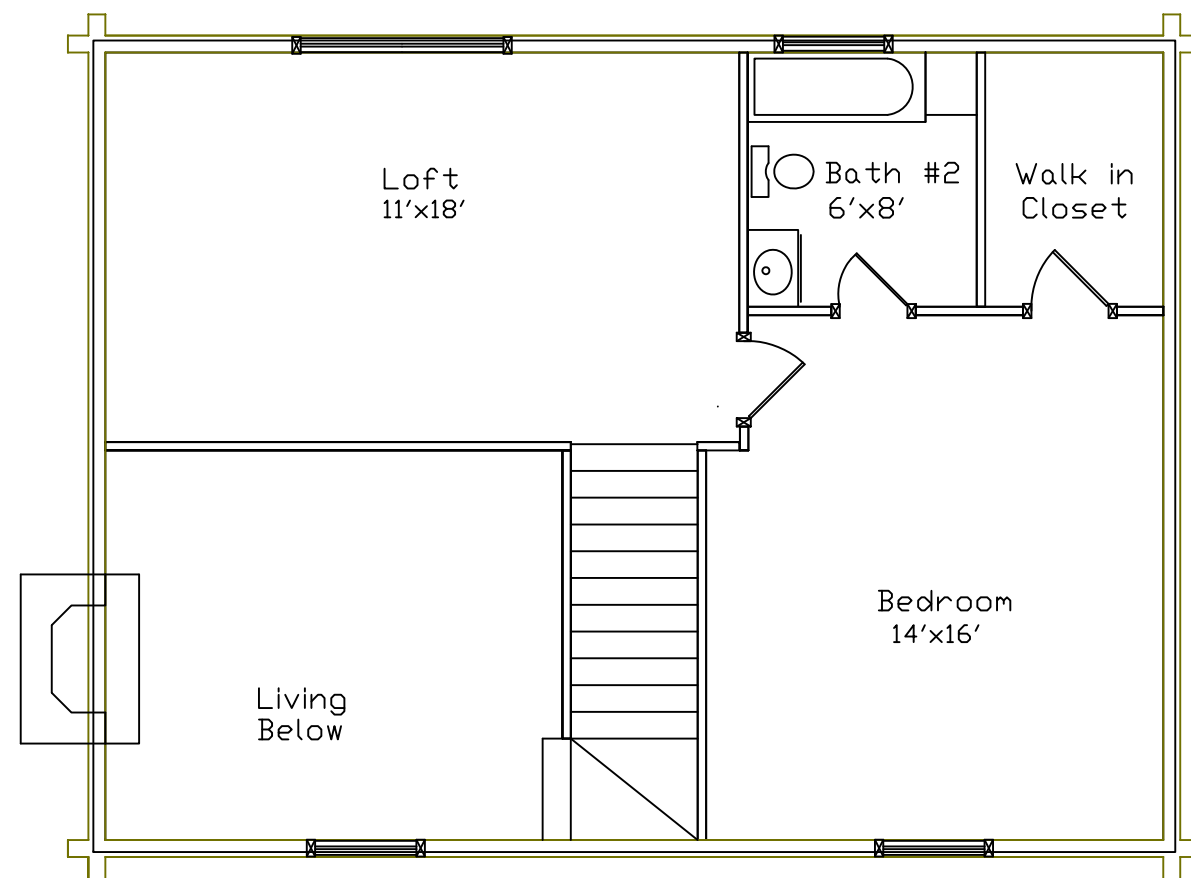

The Weekender

Plan# LTB0602

 **Lock-Tite**
LOG SYSTEMS
470 B. Leazer Road
Salisbury, NC 28147
(704) 638-0677
www.locktitelogs.com

Square Footage

First Floor:	768
Loft:	556
Total Living Space:	1324

The Weekender

Plan# LTB0602

Log Package Includes:

- Precision Pre-Cut Log Kit
- Heavy Beam Second Floor System
- PVC Foam Seal
- Log Fasteners
- Sika-Flex 201 Adhesive
- Pre-Cut Starter Plates
- Pre-Cut Window & Door Jigs
- Heavy Beam 2nd Floor System
- Start-Up On Site Assistance Program