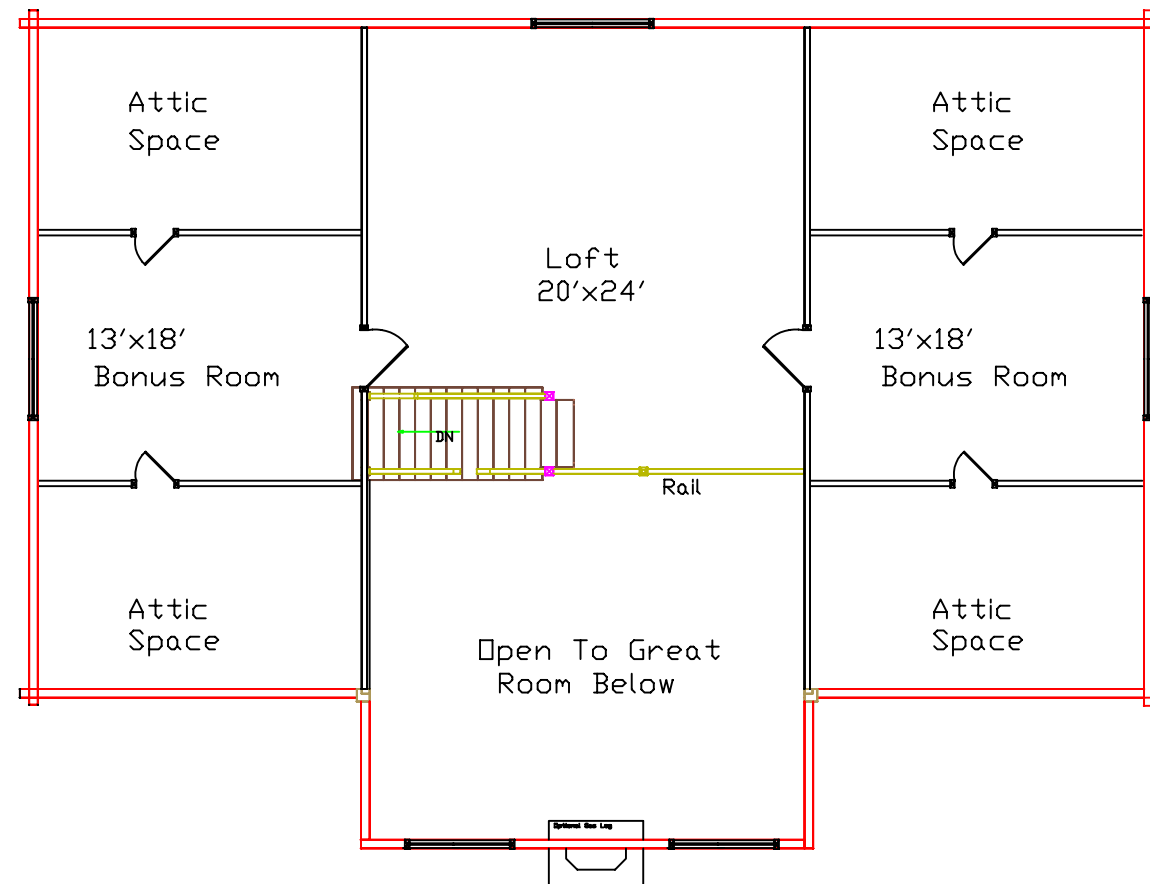

The Lakeview

Plan# LTB0601

Lock-Tite
LOG SYSTEMS
www.locktitelogs.com

470 B. Leazer Road
Salisbury, NC 28147
(704) 638-0677

Square Footage

First Floor: 2125
Second Floor: 1800
Decks & Porches: 284
Total Footage: 4209
Total Living Space: 3925

The Lakeview

Plan# LTB0601

Laminated Log Kit

Kit Includes:

Precision Pre-Cut Logs

PVC Foam Seal

Log Fasteners

Sika-Flex 201 Adhesive