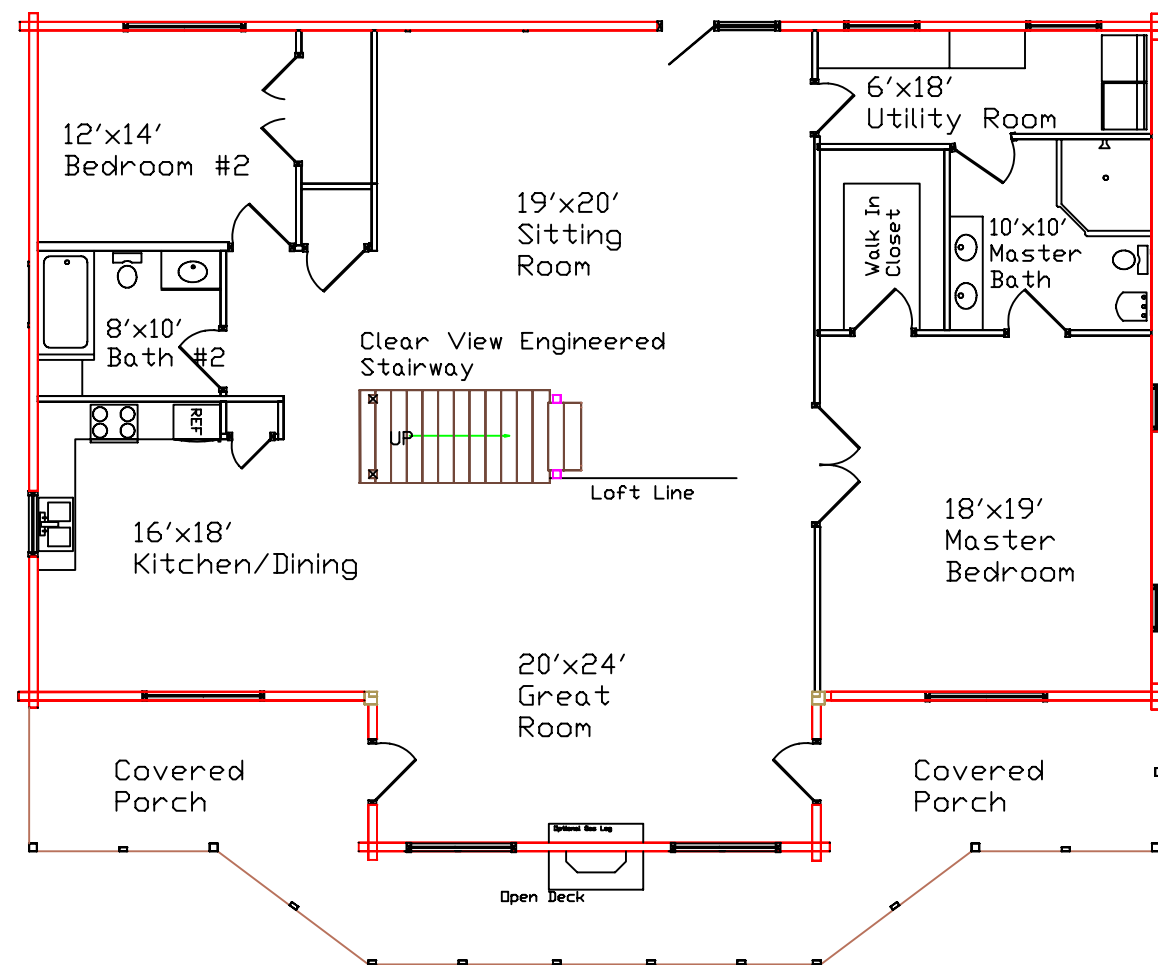

## Square Footage

First Floor:	2125
Second Floor:	1800
Decks & Porches:	284
Total Footage:	4209
Total Living Space:	3925

# The Lakeview

Plan# LTB0601