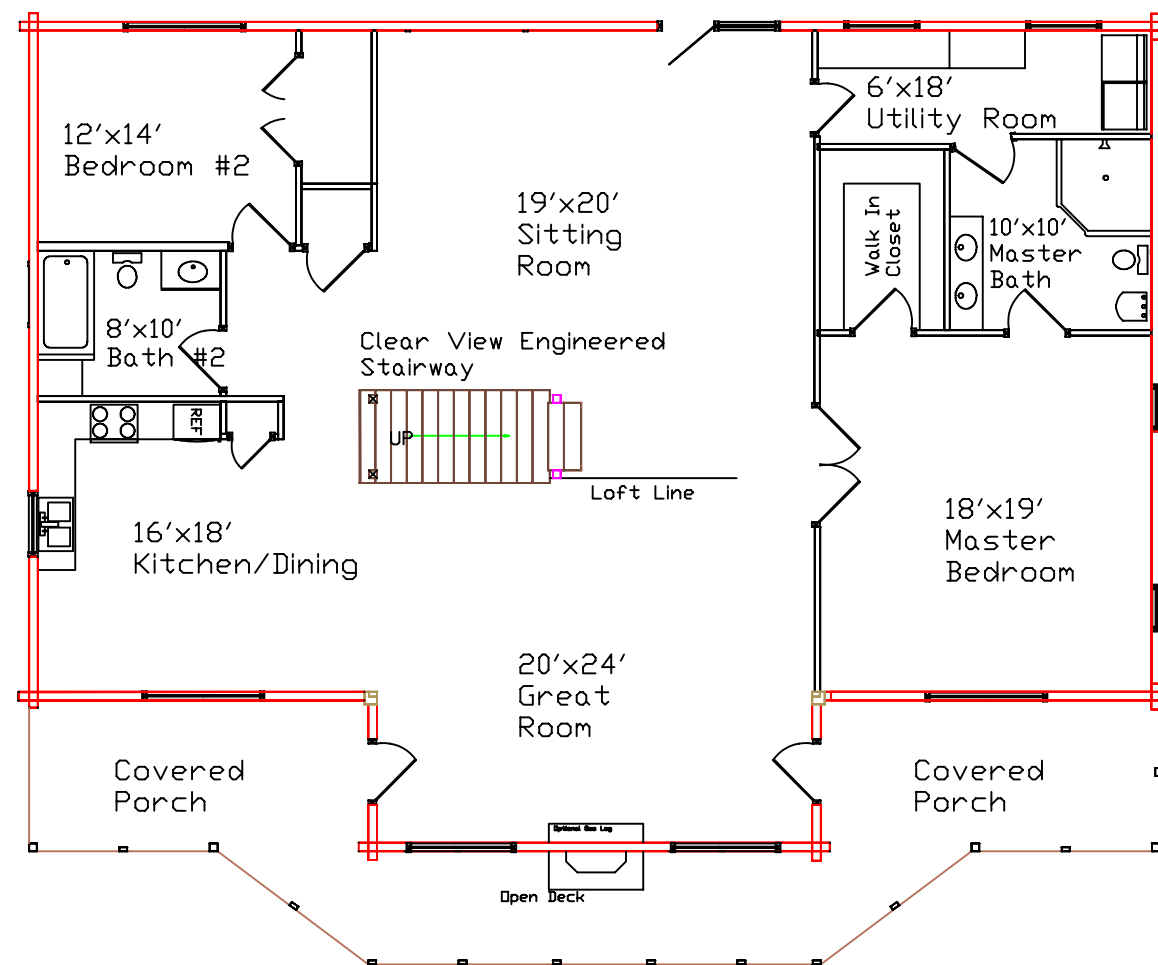

The Lakeview

Plan# LTB0601

Lock-Tite
LOG SYSTEMS
www.locktitelogs.com

470 B. Leazer Road
Salisbury, NC 28147
(704) 638-0677

Square Footage

First Floor: 2125
Second Floor: 1800
Decks & Porches: 284
Total Footage: 4209
Total Living Space: 3925

The Lakeview

Plan# LTB0601

Laminated Log Kit

Kit Includes:

Precision Pre-Cut Logs

PVC Foam Seal

Log Fasteners

Sika-Flex 201 Adhesive