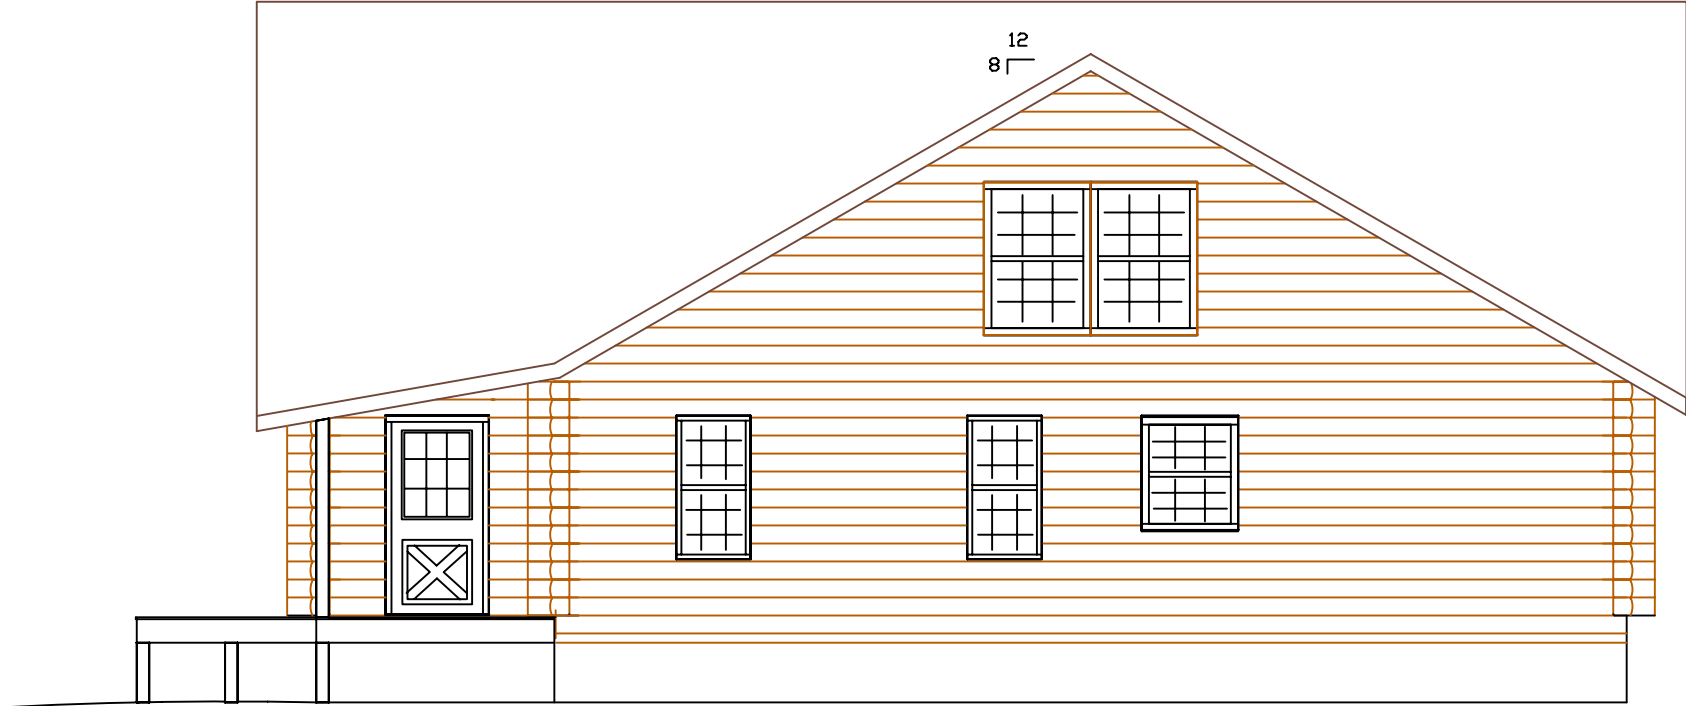

## Square Footage

First Floor:	2125
Second Floor:	1800
Decks & Porches:	284
Total Footage:	4209
Total Living Space:	3925

# The Lakeview

Plan# LTB0601