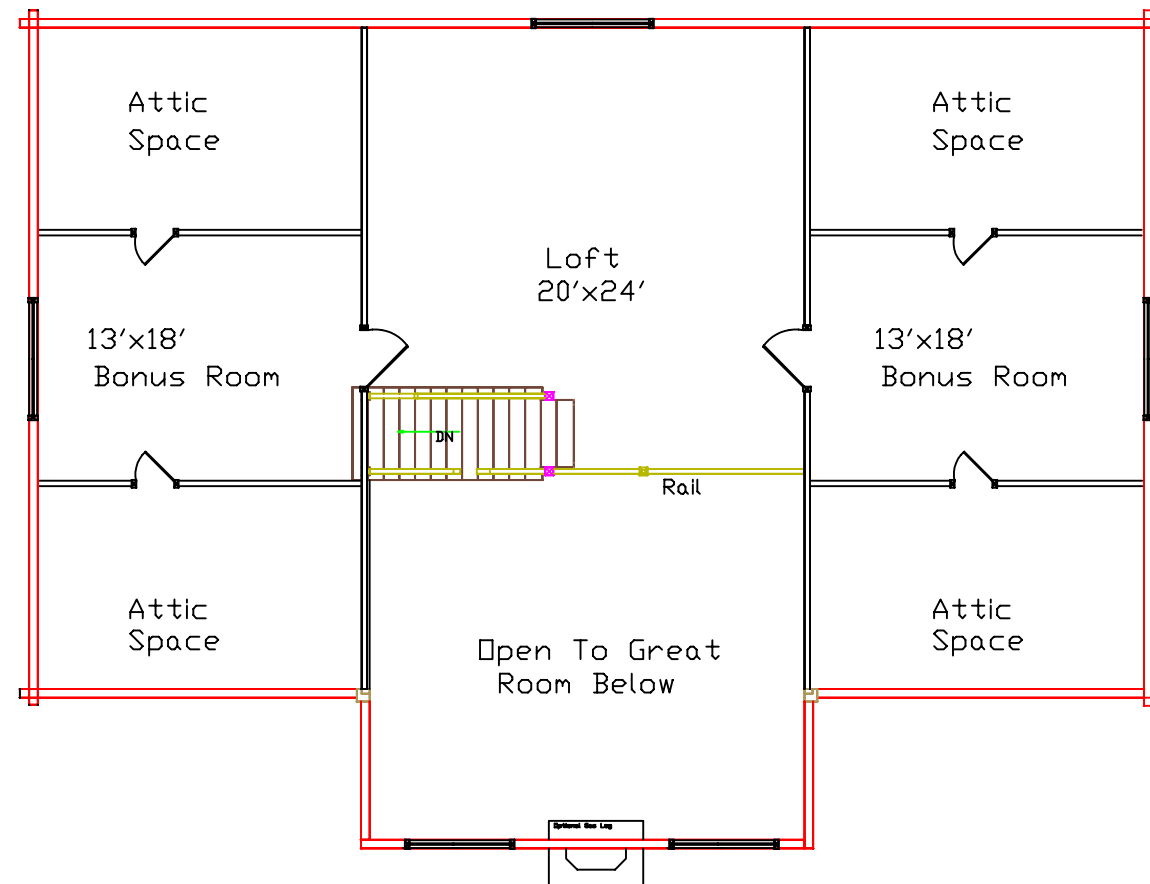

The Lakeview

Plan# LTB0601

Laminated Log Kit

Kit Includes:

Precision Pre-Cut Logs

PVC Foam Seal

Log Fasteners

Sika-Flex 201 Adhesive

Pre-Cut Starter Plates

Pre-Cut Window & Door Jigs

Matching Log Siding

Heavy Beam 2nd Floor System

Heavy Timber Roof System

Wood Windows

Start-Up On Site Assistance Program

Full Dry-In Packages Available.

Lock-Tite
LOG SYSTEMS
www.locktitelogs.com

470 B. Leazer Road
Salisbury, NC 28147
(704) 638-0677