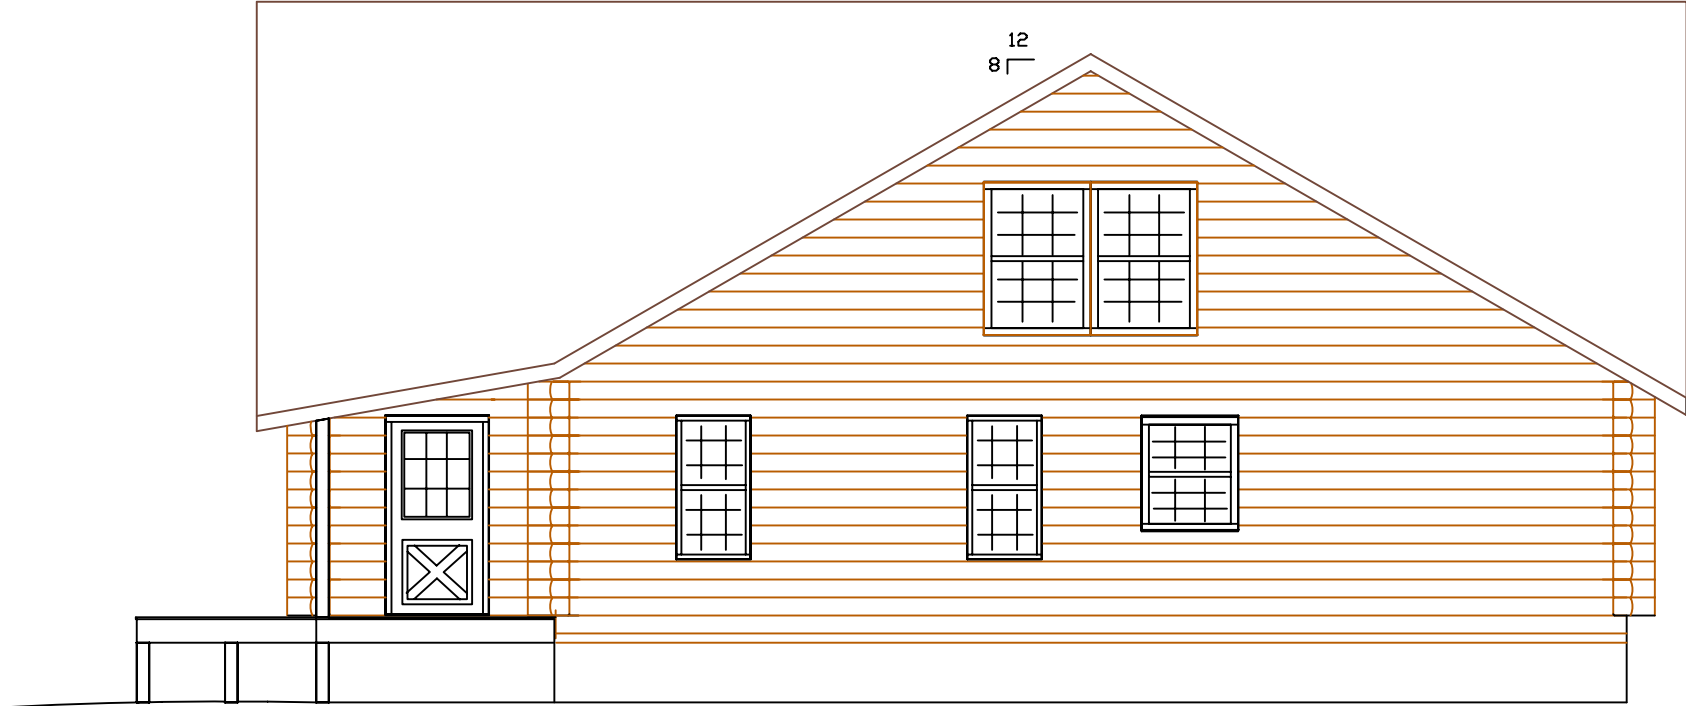

The Lakeview

Plan# LTB0601

Lock-Tite
LOG SYSTEMS
www.locktitelogs.com

470 B. Leazer Road
Salisbury, NC 28147
(704) 638-0677

Square Footage

First Floor: 2125
Second Floor: 1800
Decks & Porches: 284
Total Footage: 4209
Total Living Space: 3925

The Lakeview

Plan# LTB0601

Laminated Log Kit

Kit Includes:

Precision Pre-Cut Logs

PVC Foam Seal

Log Fasteners

Sika-Flex 201 Adhesive