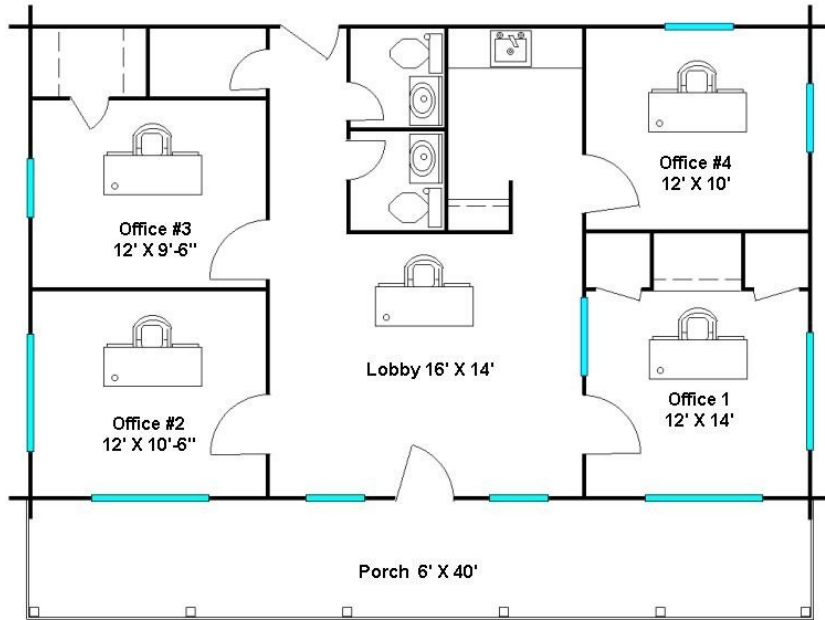

Office 960

www.locktitelogs.com

Square Footage

First Floor: 960 Sq Ft.

Porches: 240 Sq Ft.

Total Footage: 1200 Sq Ft.

Total Living Space: 960 Sq Ft.

All floor plan measurements are approximations and are subject to change. Up-to-date, and accurate layouts are supplied in the blueprints for all of our models.

Office 960

Plan # LT04012

Logs Only Package

Lock-Tite Laminated Logs
PVC Foam Seal
3/8" x 8" Lag Bolts
Sika-Flex 201 Adhesive Caulk

Structure Package

Laminated Joists & Beams (2nd Floor)
Laminated Roof Rafters & Ridge Beams
Laminated Porch Posts & Rafters

Dry-In Package

Sub-Floor Package	Porch Package
2 nd Floor Package (If required)	Deck Package
Full Roof Structure Package	Stairway Package
All Wood Window & Door Package	Framing Package
Exterior Trim Package	