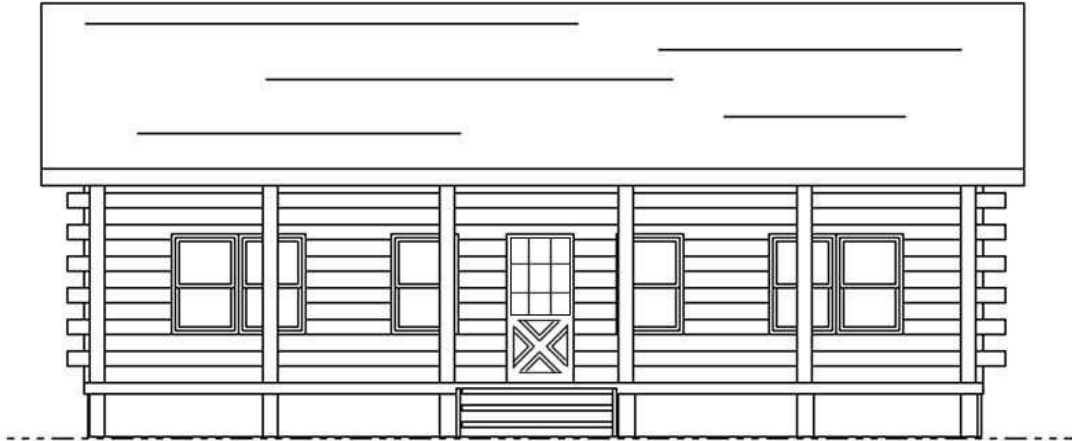

Office 960

www.locktitelogs.com

Square Footage

First Floor: 960 Sq Ft.

Porches: 240 Sq Ft.

Total Footage: 1200 Sq Ft.

Total Living Space: 960 Sq Ft.

All floor plan measurements are approximations and are subject to change. Up-to-date, and accurate layouts are supplied in the blueprints for all of our models.

Office 960

Plan # LT04012

Logs Only Package

Lock-Tite Laminated Logs
PVC Foam Seal
3/8" x 8" Lag Bolts
Sika-Flex 201 Adhesive Caulk

Structure Package

Laminated Joists & Beams (2nd Floor)
Laminated Roof Rafters & Ridge Beams
Laminated Porch Posts & Rafters

Dry-In Package

Sub-Floor Package	Porch Package
2 nd Floor Package (If required)	Deck Package
Full Roof Structure Package	Stairway Package
All Wood Window & Door Package	Framing Package
Exterior Trim Package	