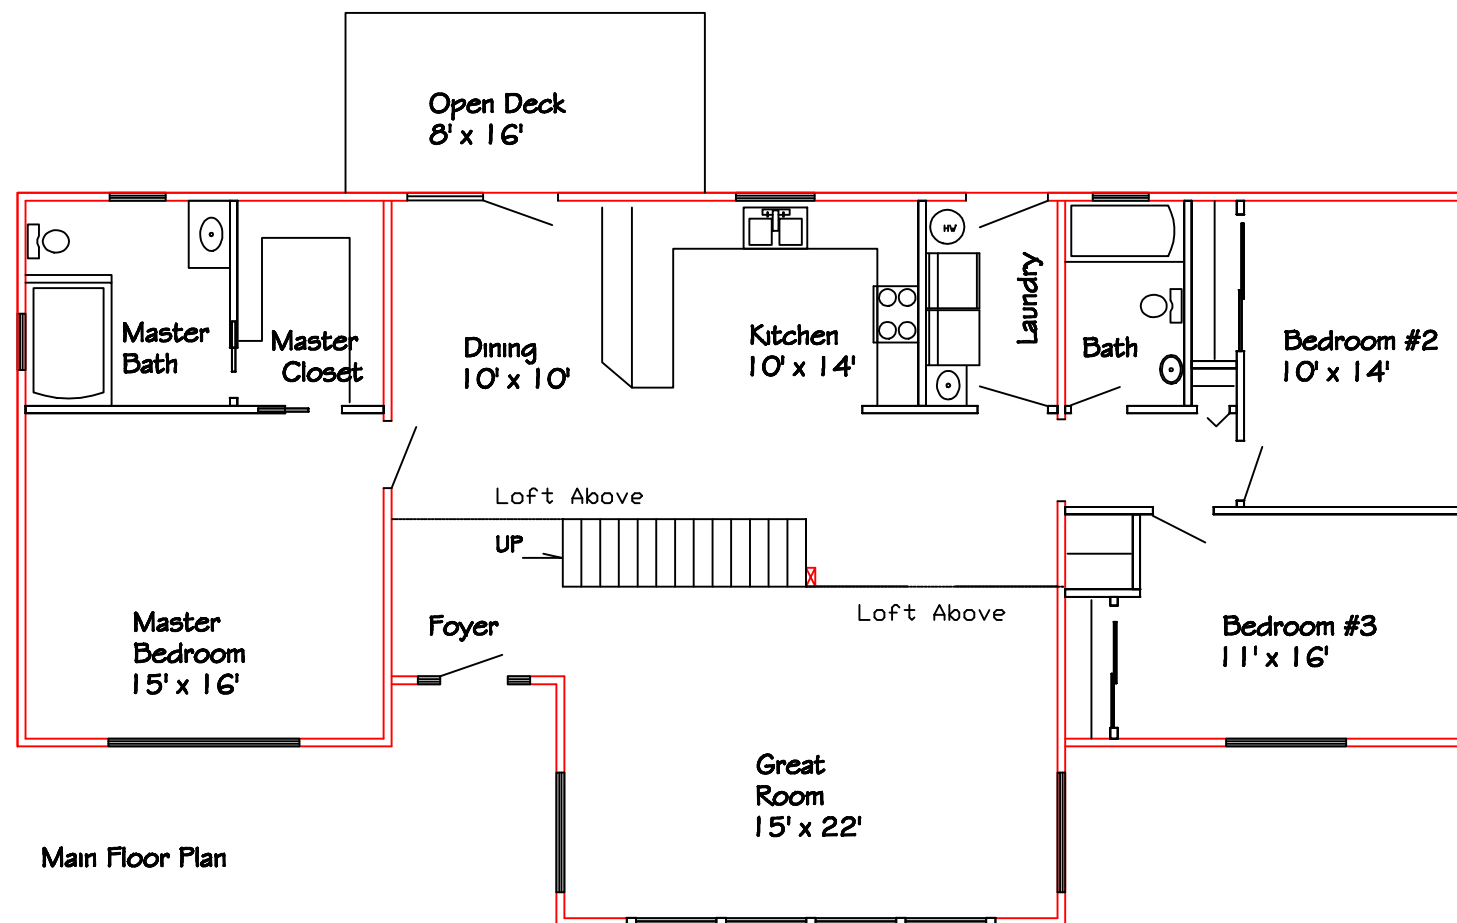

The Norfolk

Plan# LTUK07002

The Norfolk
Plan # LTUK07002

Standard Package Includes:

- Engineered Logs
- Precision Pre-Cutting
- PVC Foam Seal
- Log Fasteners
- Sika-Flex 201 Adhesive Caulk
- Pre-Cut Starter Plates
- Pre-Cut Window & Door Jigs
- Heavy Beam 2nd Floor System
- Matching Log Siding
- Start-Up On Site Assistance Program

www.locktitelogs.com

The Norfolk

Plan# LTUK07002

www.locktitelogs.com

Square Footage

First Floor:	1648
Loft:	438
Rear Deck:	128
Total Footage:	2214
Total Living Space:	2086