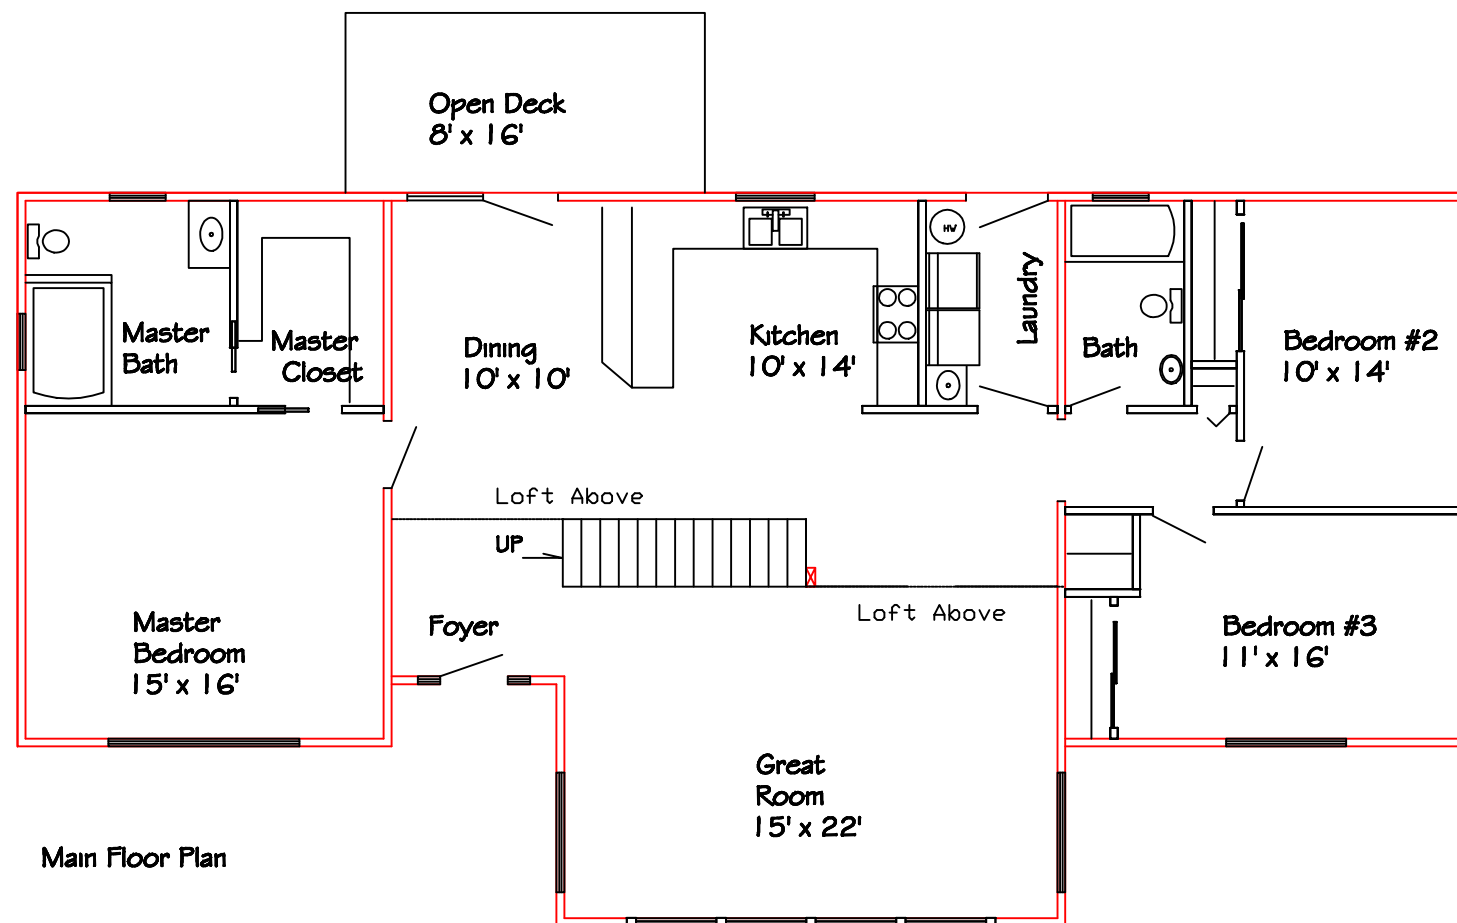

The Norfolk

Plan# LTUK07002

The Norfolk
Plan # LTUK07002

Standard Package Includes:

- Engineered Logs
- Precision Pre-Cutting
- PVC Foam Seal
- Log Fasteners
- Sika-Flex 201 Adhesive Caulk
- Pre-Cut Starter Plates
- Pre-Cut Window & Door Jigs
- Heavy Beam 2nd Floor System
- Matching Log Siding
- Start-Up On Site Assistance Program

www.locktite logs.com

The Norfolk

Plan# LTUK07002

www.locktitelogs.com

Square Footage

First Floor:	1648
Loft:	438
Rear Deck:	128
Total Footage:	2214
Total Living Space:	2086