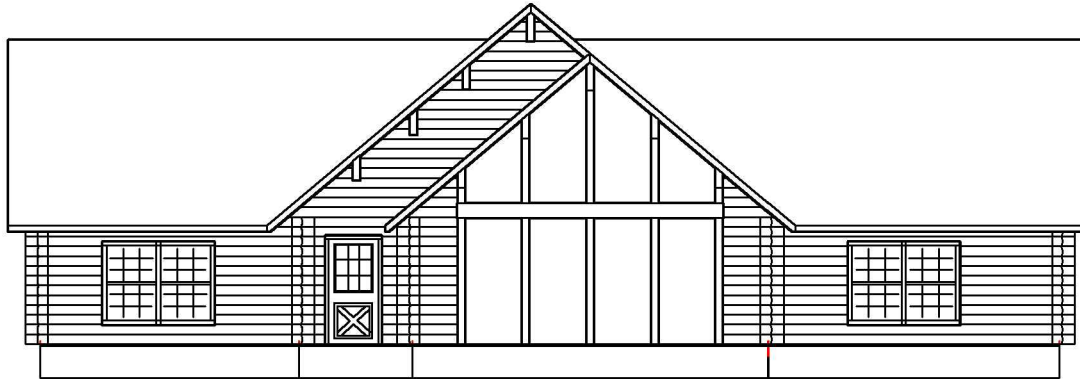

The Norfolk

Plan# LTUK07002

The Norfolk
Plan # LTUK07002

Standard Package Includes:

- Engineered Logs
- Precision Pre-Cutting
- PVC Foam Seal
- Log Fasteners
- Sika-Flex 201 Adhesive Caulk
- Pre-Cut Starter Plates
- Pre-Cut Window & Door Jigs
- Heavy Beam 2nd Floor System
- Matching Log Siding
- Start-Up On Site Assistance Program

www.locktite logs.com

The Norfolk

Plan# LTUK07002

www.locktitelogs.com

Square Footage

First Floor:	1648
Loft:	438
Rear Deck:	128
Total Footage:	2214
Total Living Space:	2086