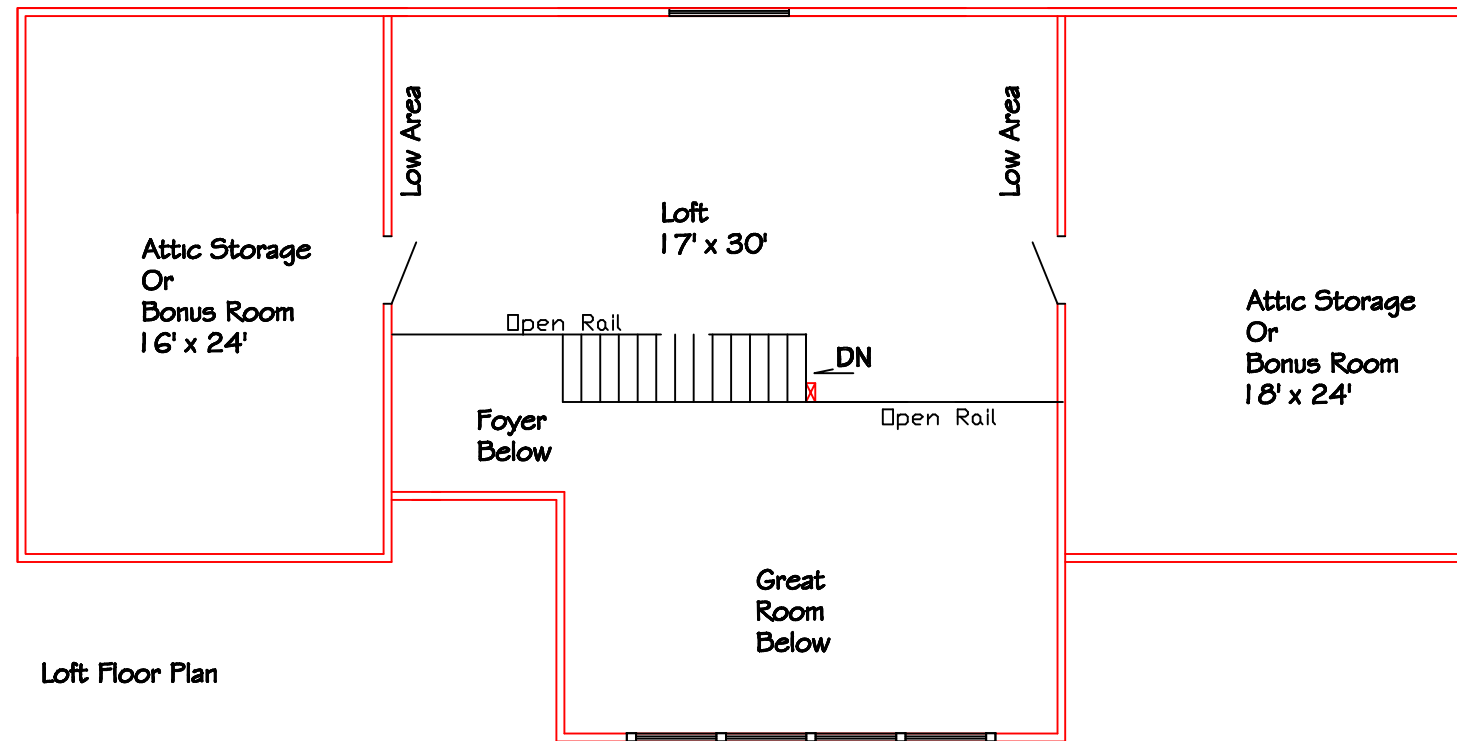

The Norfolk

Plan# LTUK07002

The Norfolk
Plan # LTUK07002

Standard Package Includes:

- Engineered Logs
- Precision Pre-Cutting
- PVC Foam Seal
- Log Fasteners
- Sika-Flex 201 Adhesive Caulk
- Pre-Cut Starter Plates
- Pre-Cut Window & Door Jigs
- Heavy Beam 2nd Floor System
- Matching Log Siding
- Start-Up On Site Assistance Program

www.locktitelogs.com

The Norfolk

Plan# LTUK07002

www.locktitelogs.com

Square Footage

First Floor:	1648
Loft:	438
Rear Deck:	128
Total Footage:	2214
Total Living Space:	2086