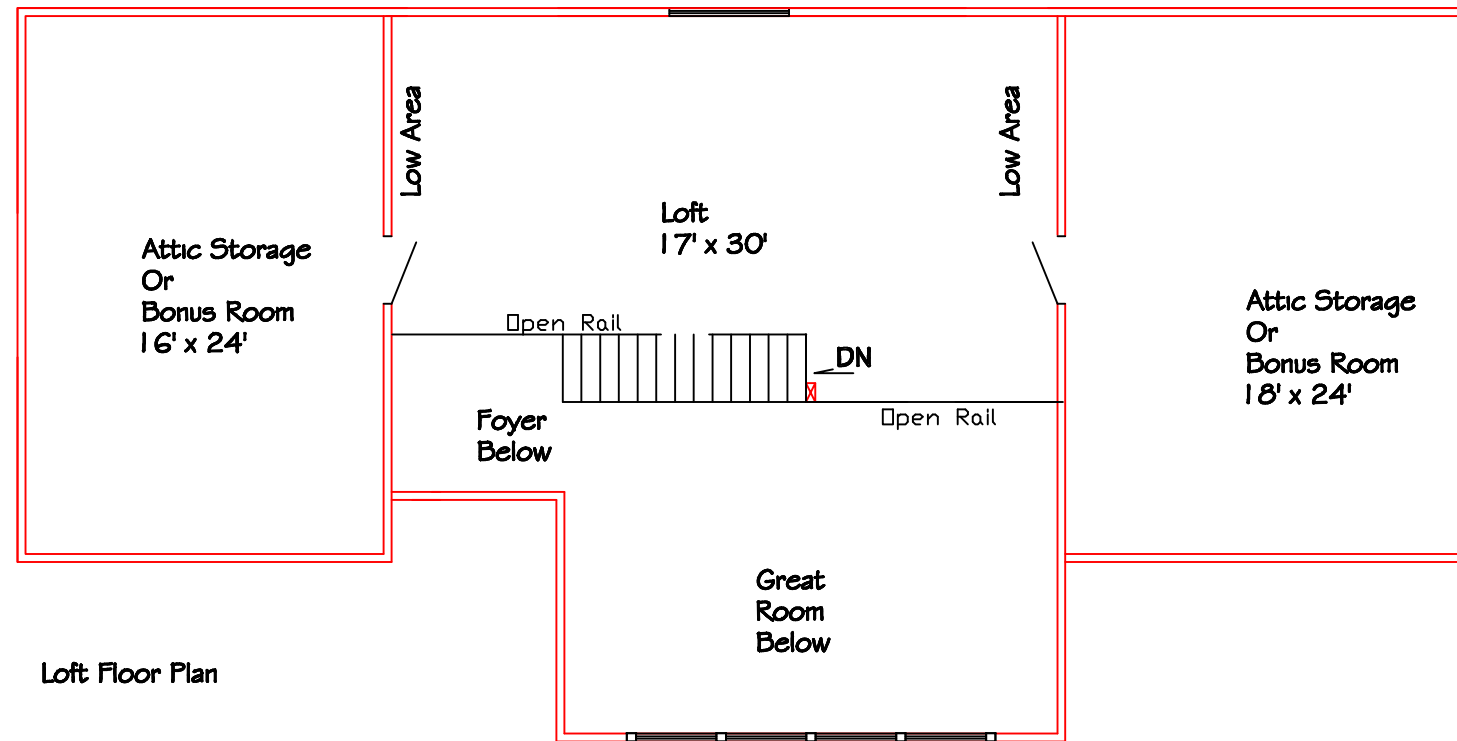

The Norfolk

Plan# LTUK07002

The Norfolk
Plan # LTUK07002

Standard Package Includes:

- Engineered Logs
- Precision Pre-Cutting
- PVC Foam Seal
- Log Fasteners
- Sika-Flex 201 Adhesive Caulk
- Pre-Cut Starter Plates
- Pre-Cut Window & Door Jigs
- Heavy Beam 2nd Floor System
- Matching Log Siding
- Start-Up On Site Assistance Program

www.locktite logs.com

The Norfolk

Plan# LTUK07002

www.locktitelogs.com

Square Footage

First Floor:	1648
Loft:	438
Rear Deck:	128
Total Footage:	2214
Total Living Space:	2086