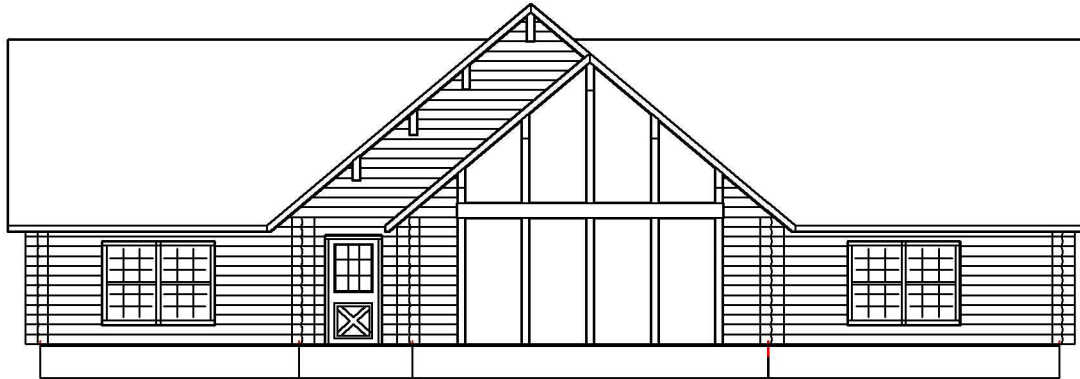

The Norfolk

Plan# LTUK07002

The Norfolk
Plan # LTUK07002

Standard Package Includes:

- Engineered Logs
- Precision Pre-Cutting
- PVC Foam Seal
- Log Fasteners
- Sika-Flex 201 Adhesive Caulk
- Pre-Cut Starter Plates
- Pre-Cut Window & Door Jigs
- Heavy Beam 2nd Floor System
- Matching Log Siding
- Start-Up On Site Assistance Program

www.locktitelogs.com

The Norfolk

Plan# LTUK07002

www.locktitelogs.com

Square Footage

First Floor:	1648
Loft:	438
Rear Deck:	128
Total Footage:	2214
Total Living Space:	2086