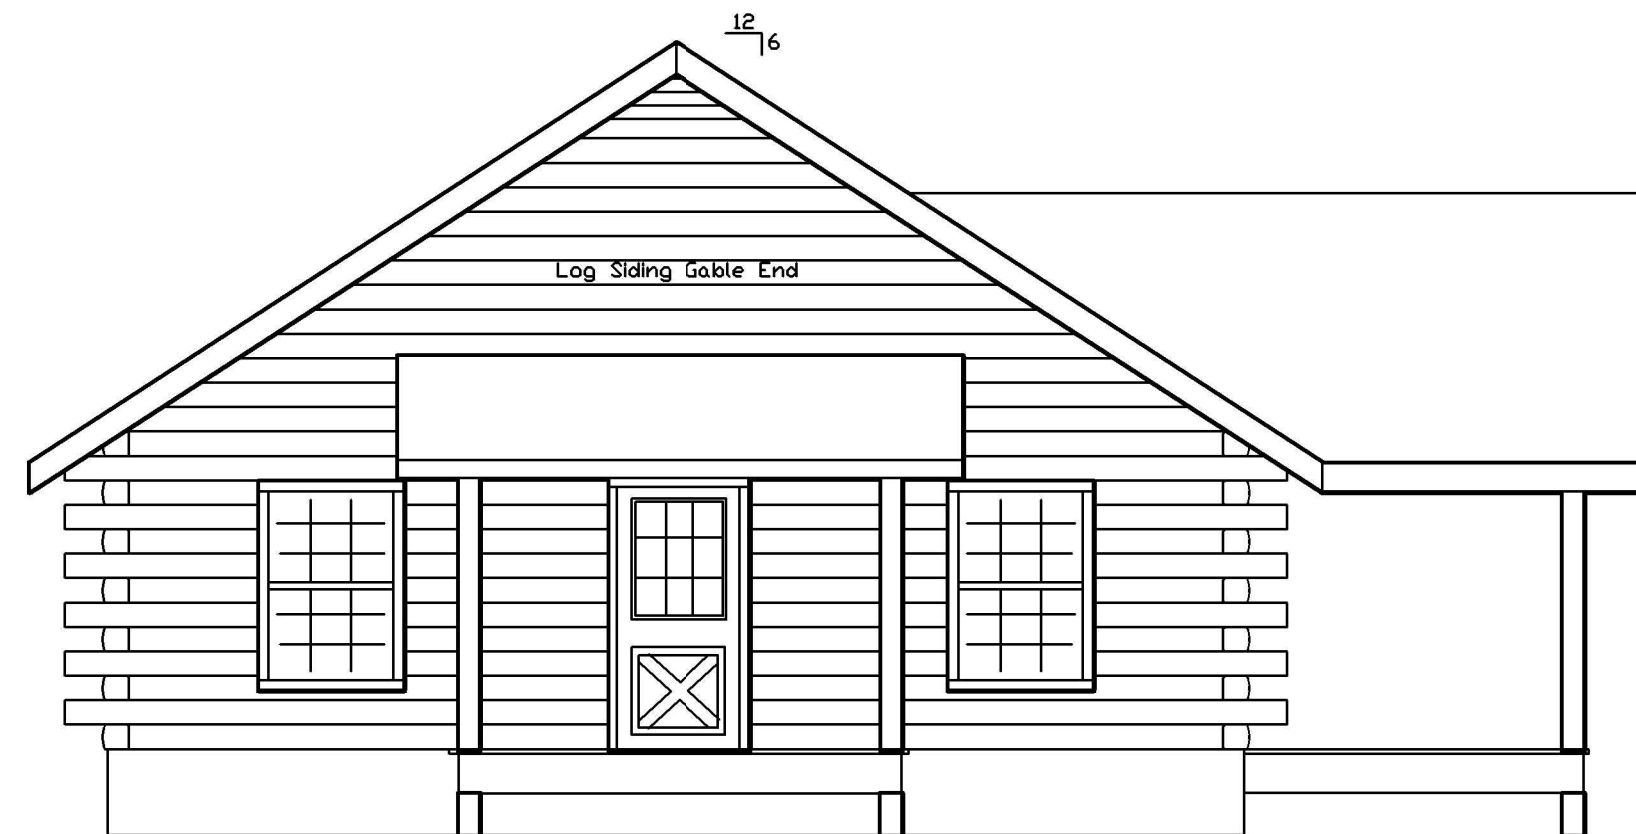

The Laurel

Plan# LT06010

www.locktitelogs.com

Square Footage

First Floor:	1176
Porches:	352
Total Footage:	1528
Total Living Space:	1176

The Laurel

Plan# LTB0603

Precision Pre-Cut Log Kit