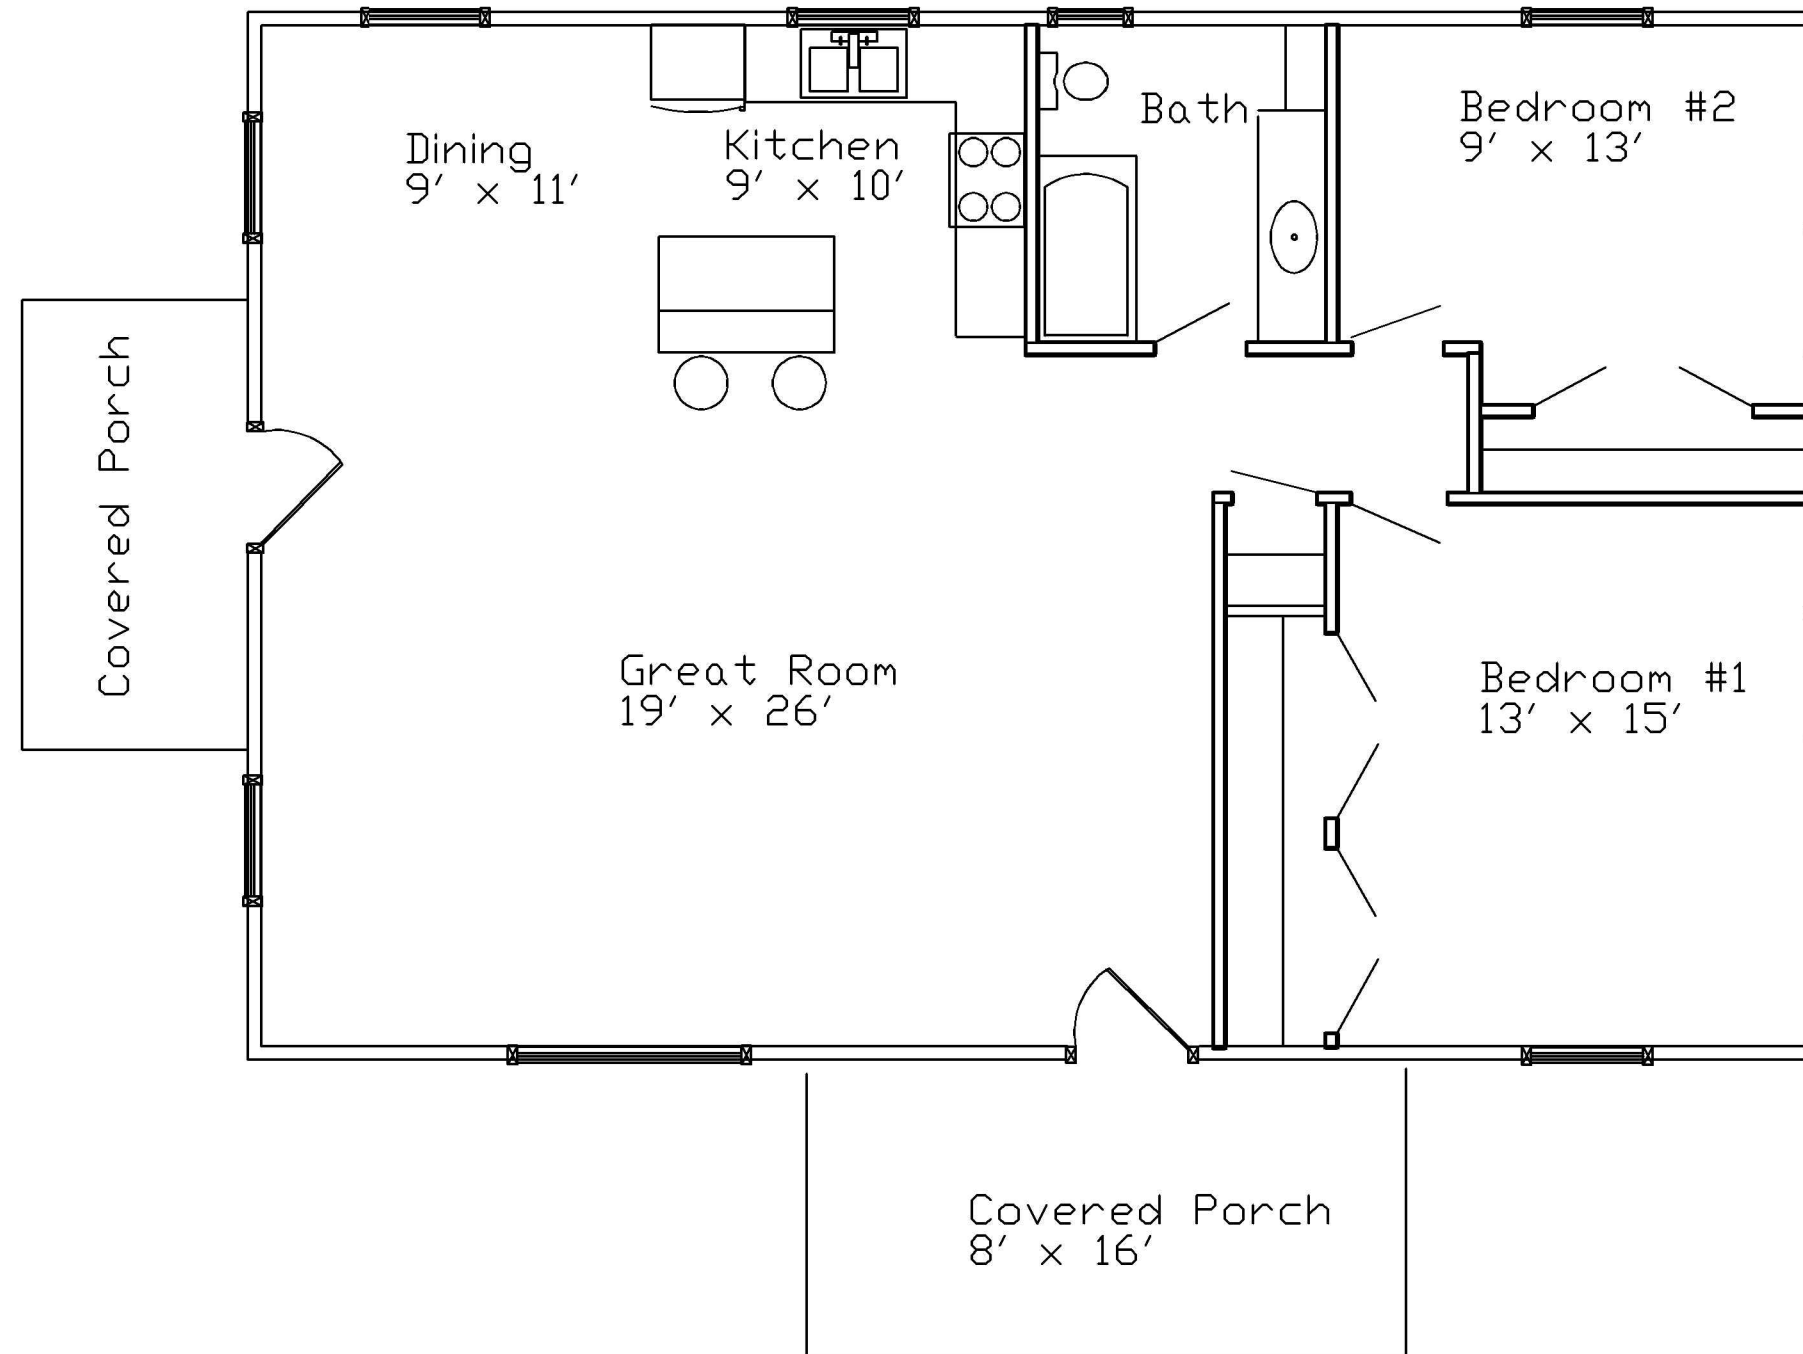

The Laurel

Plan# LT06010

www.locktitelogs.com

Square Footage

First Floor:	1176
Porches:	352
Total Footage:	1528
Total Living Space:	1176

The Laurel

Plan# LTB0603

Precision Pre-Cut Log Kit