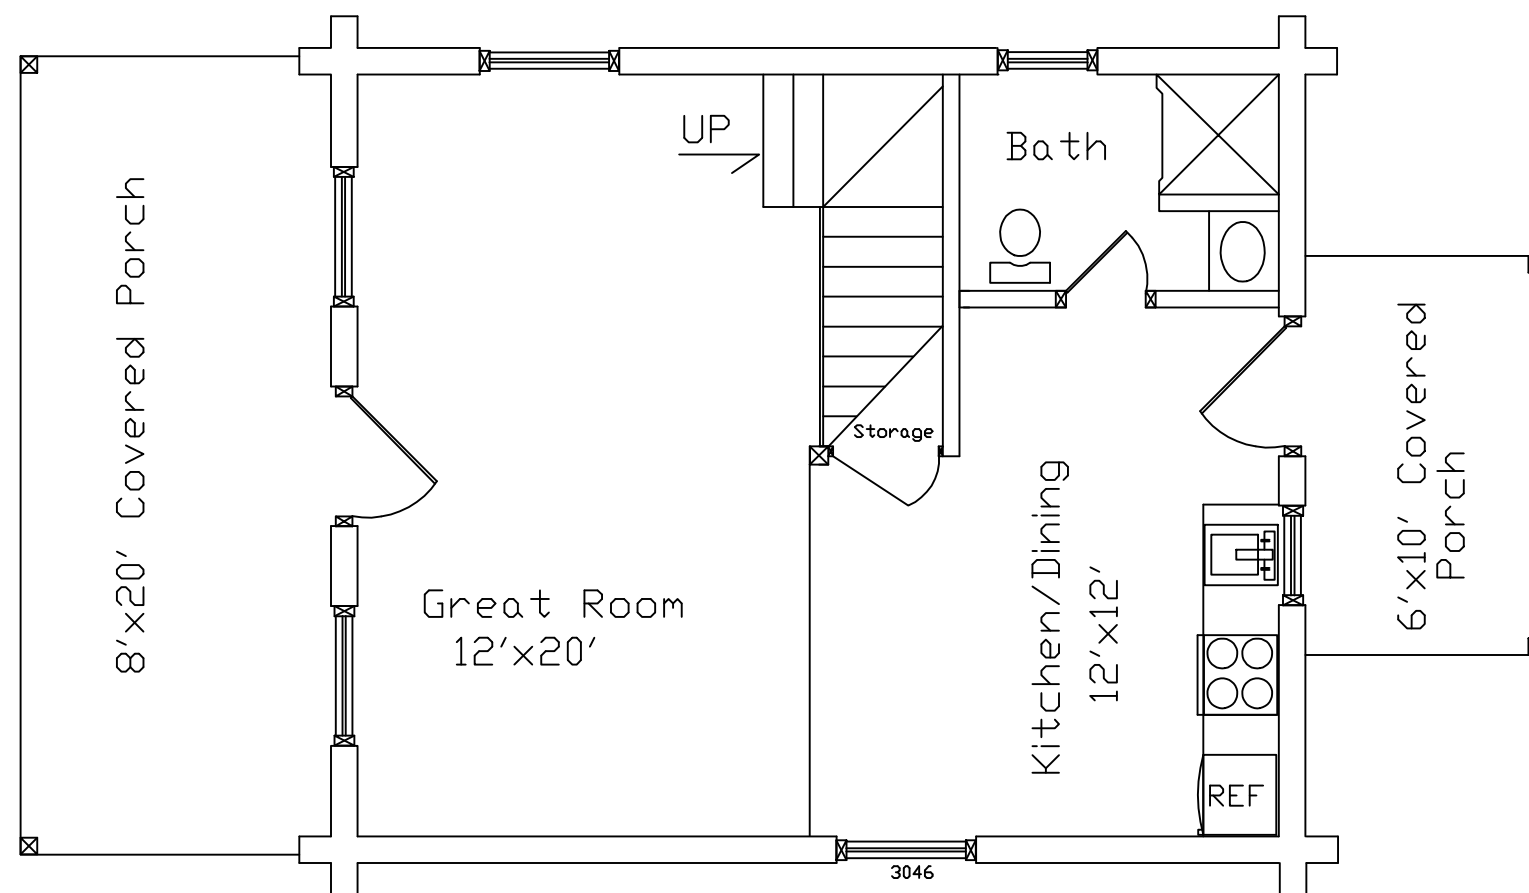

The Eagles Nest

Plan# LT05003

The Eagles Nest

Plan # LT05003

Standard Package Includes:

Engineered Logs

Precision Pre-Cutting

PVC Foam Seal

Log Fasteners

Sika-Flex 201 Adhesive Caulk

Pre-Cut Starter Plates

Pre-Cut Window & Door Jigs

Heavy Beam 2nd Floor System

Matching Log Siding

Start-Up On Site Assistance Program

www.locktitelogs.com

The Eagles Nest

Plan# LT05003

www.locktitelogs.com

Square Footage

First Floor:	480
2nd Floor:	240
Rear Porch:	60
Front Porch:	160
Total Footage:	940
Total Living Space:	720