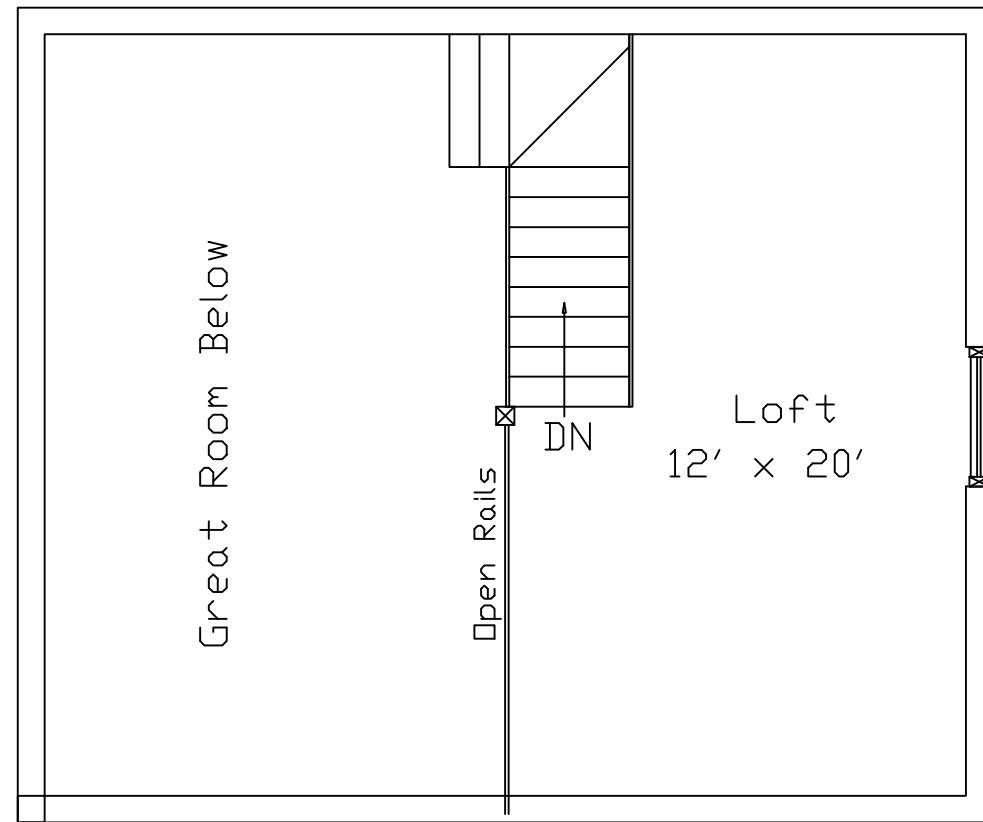

The Eagles Nest

Plan# LT05003

The Eagles Nest

Plan # LT05003

Standard Package Includes:

Engineered Logs

Precision Pre-Cutting

PVC Foam Seal

The Eagles Nest

Plan# LT05003

www.locktitelogs.com

Square Footage

First Floor:	480
2nd Floor:	240
Rear Porch:	60
Front Porch:	160
Total Footage:	940
Total Living Space:	720