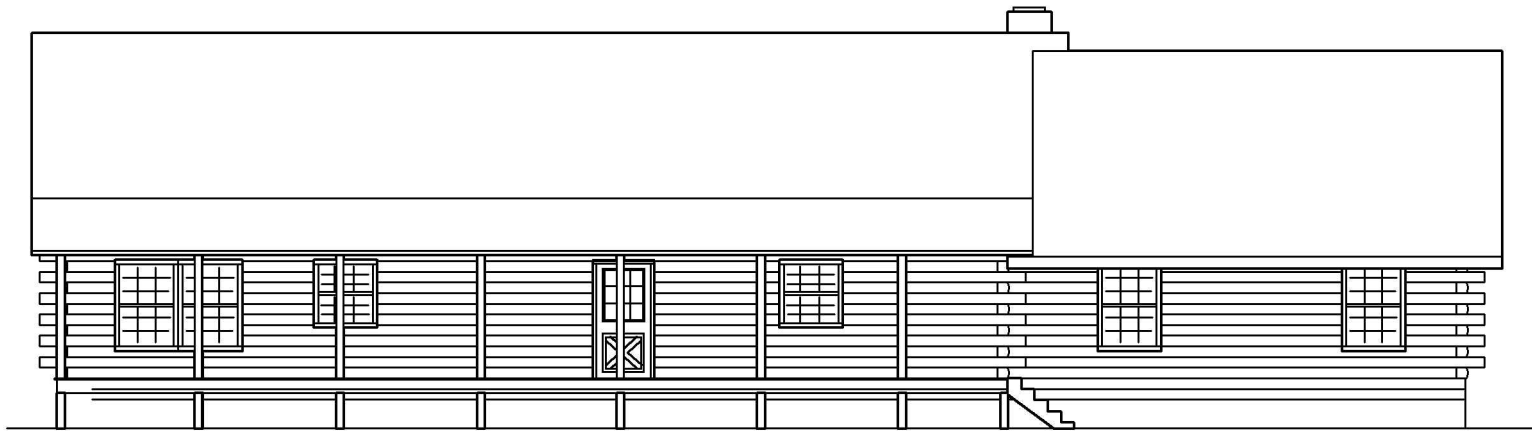

The Meadow Lark

Plan# LT011008

The Meadow Lark

Plan # LT011008

Standard Package Includes:

Engineered Logs

Precision Pre-Cutting

PVC Foam Seal

The Meadow Lark

Plan# LT011008

Square Footage

First Floor:	1512
2nd Floor:	630
Rear Porch:	432
Front Porch:	432
Garage:	676
Total Footage:	3682
Total Living Space:	2142

 **Lock-Tite**
LOG SYSTEMS
www.locktitelogs.com