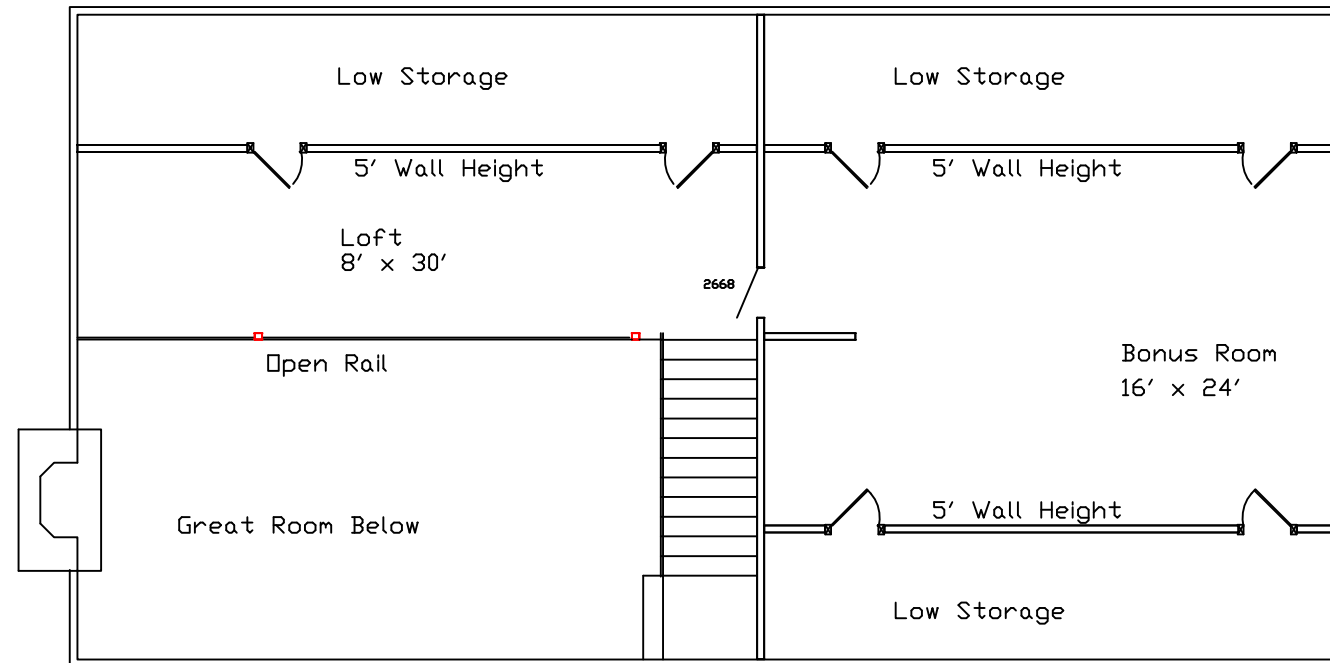

The Meadow Lark

Plan# LT011008

The Meadow Lark

Plan # LT011008

Standard Package Includes:

Engineered Logs

Precision Pre-Cutting

PVC Foam Seal

The Meadow Lark

Plan# LT011008

Square Footage

First Floor:	1512
2nd Floor:	630
Rear Porch:	432
Front Porch:	432
Garage:	676
Total Footage:	3682
Total Living Space:	2142

 **Lock-Tite**
LOG SYSTEMS
www.locktitelogs.com