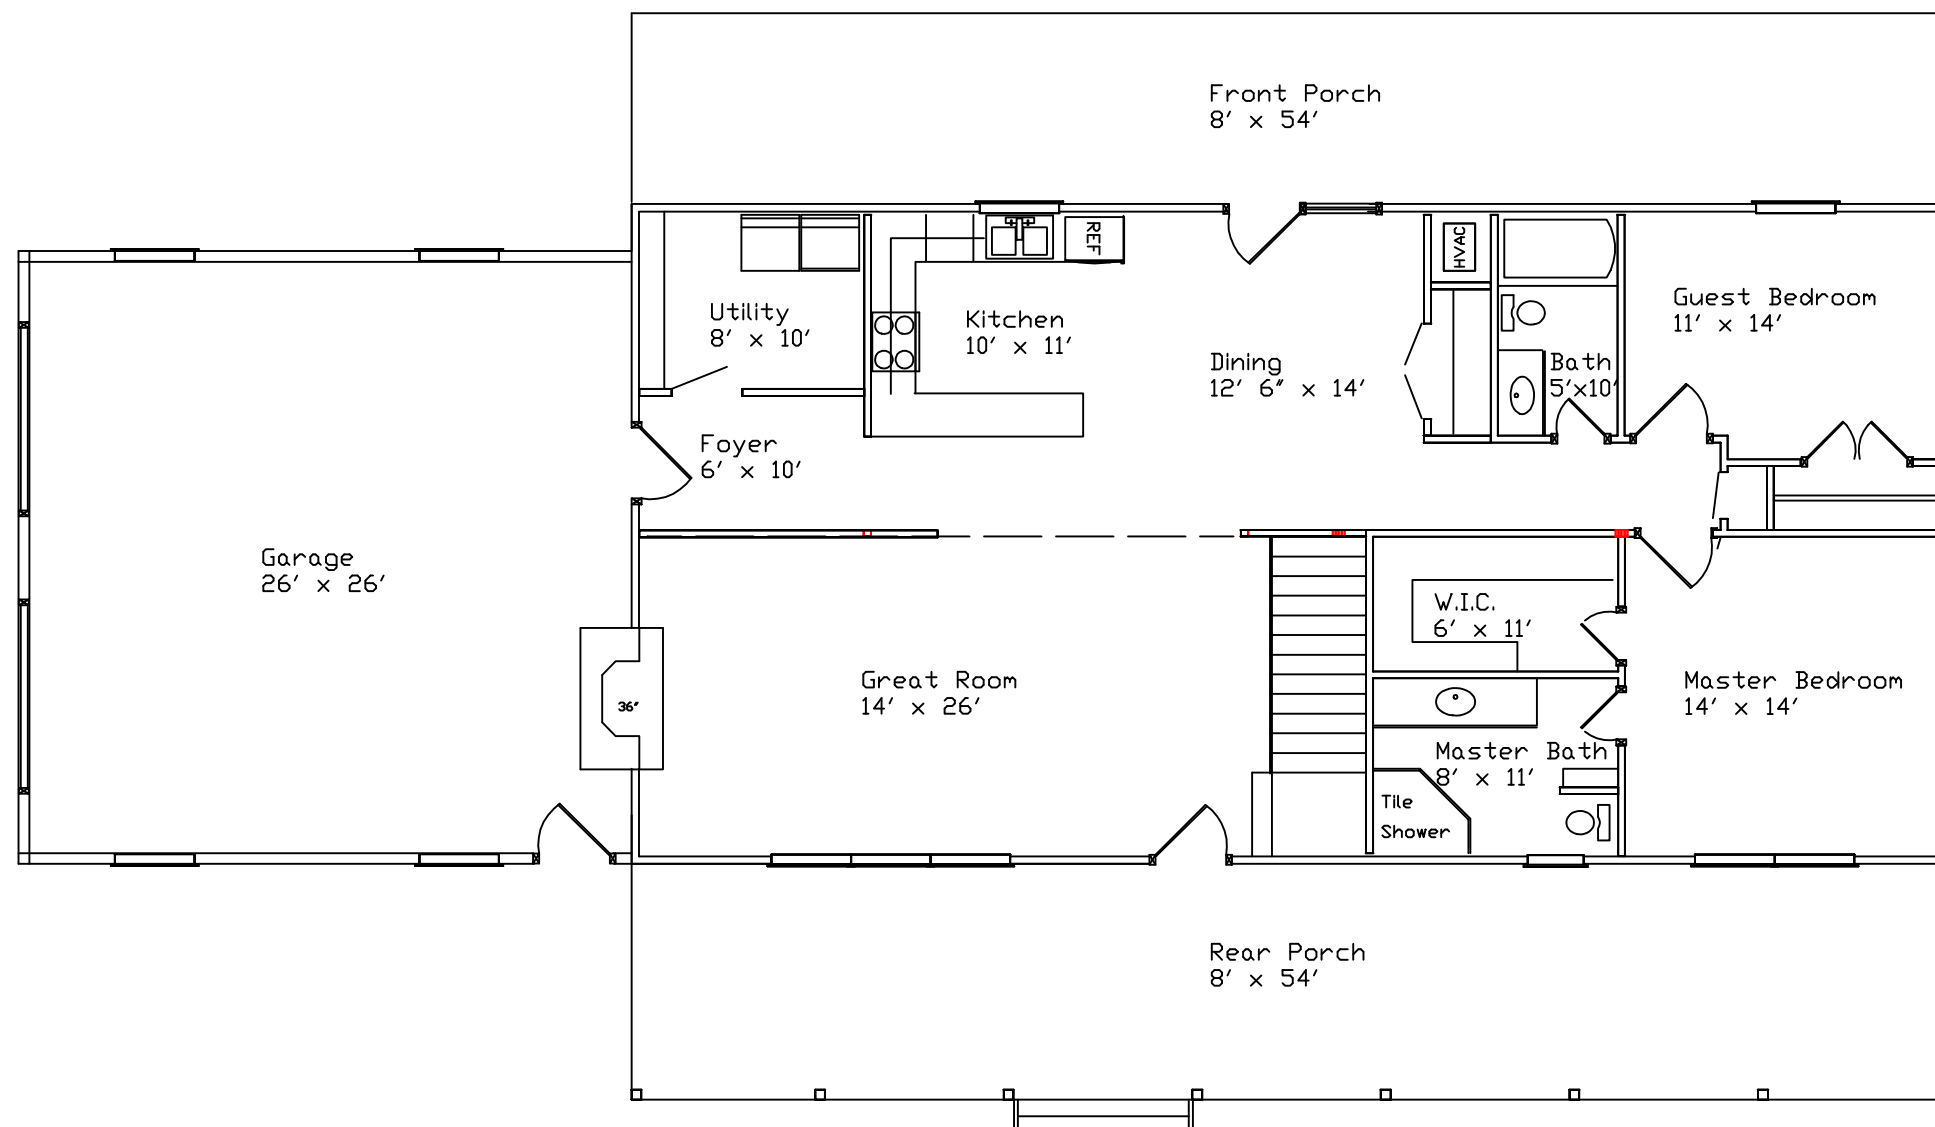

The Meadow Lark

Plan# LT011008

The Meadow Lark

Plan # LT011008

Standard Package Includes:

Engineered Logs

Precision Pre-Cutting

PVC Foam Seal

Log Fasteners

Sika-Flex 201 Adhesive Caulk

Pre-Cut Starter Plates

Pre-Cut Window & Door Jigs

Heavy Beam 2nd Floor System

Matching Log Siding

Start-Up On Site Assistance Program

www.locktitelogs.com

The Meadow Lark

Plan# LT011008

Square Footage

First Floor:	1512
2nd Floor:	630
Rear Porch:	432
Front Porch:	432
Garage:	676
Total Footage:	3682
Total Living Space:	2142

 **Lock-Tite**
LOG SYSTEMS
www.locktitelogs.com