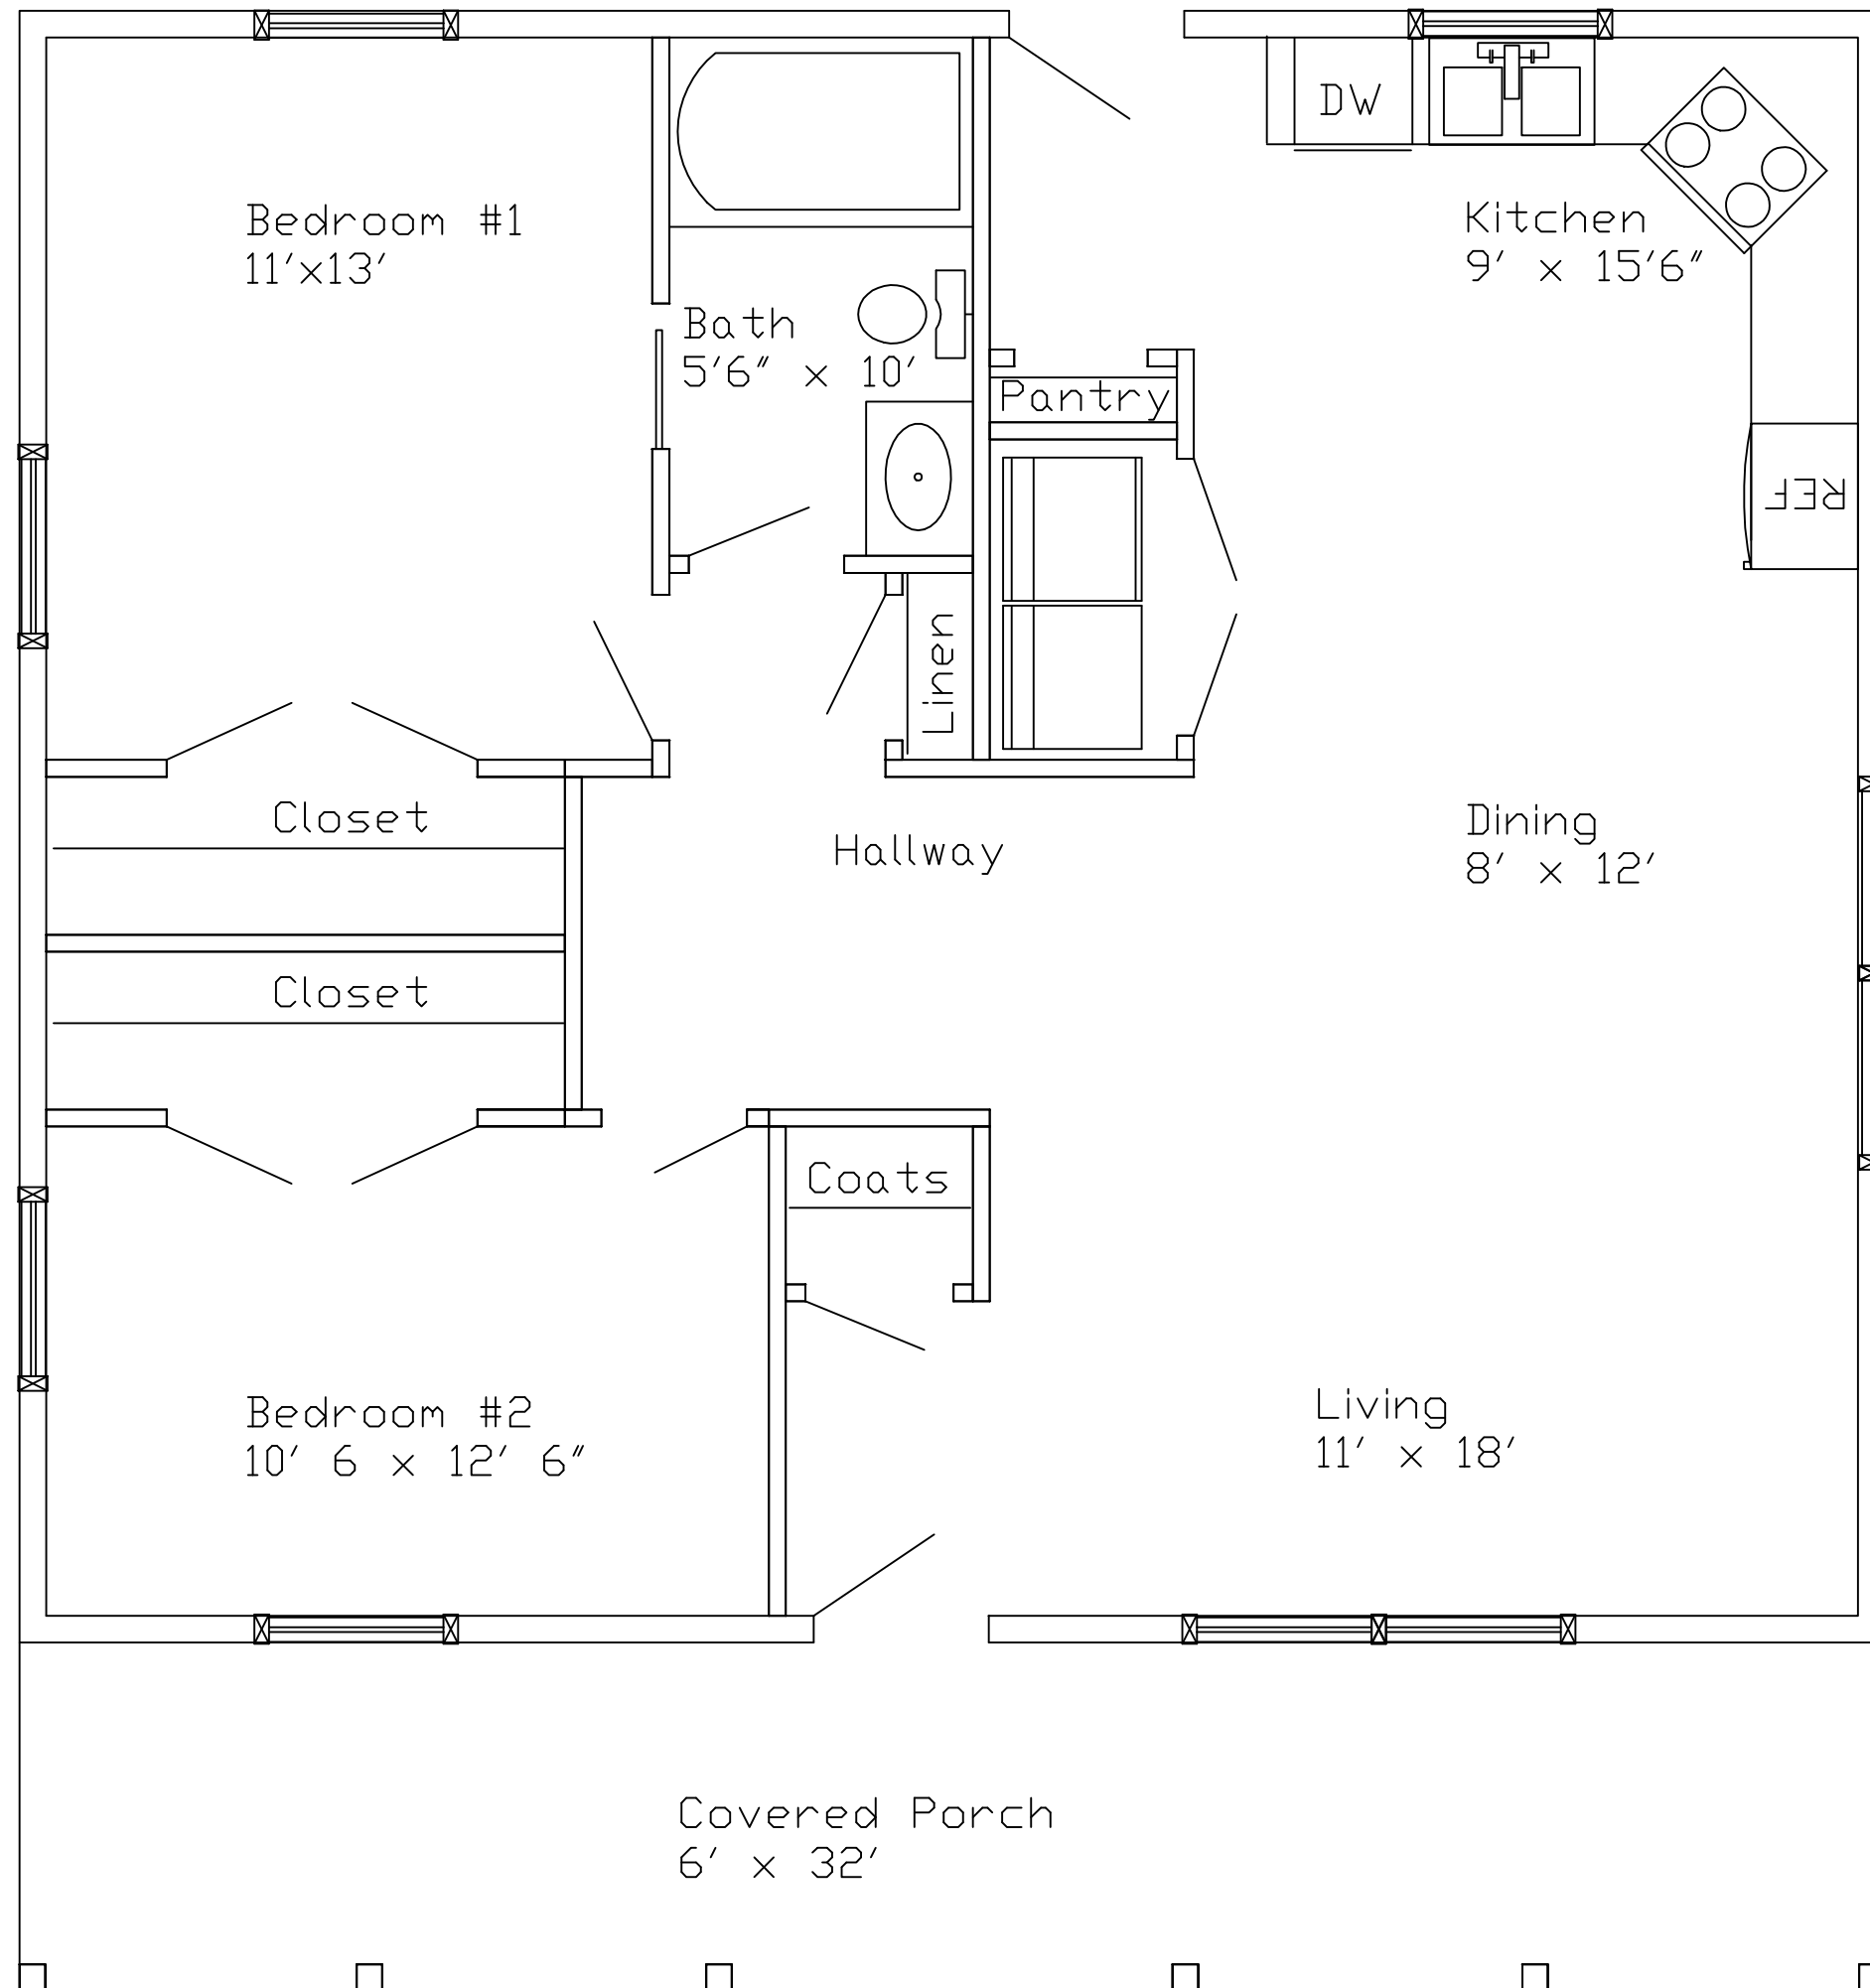

The Cottage

Plan# LT011004

Laminated Pine Log Kit

Engineered Logs Available In
6x8, 7x8, 8x8, 6x10, 6x12

Laminated Pine Logs

PVC Foam Seal

Log Fasteners

Adhesive Log Caulk

Pre-Cut Starter Plates

Pre-Cut Window & Door Jigs

On Site Start-Up Assistance Program

www.locktitelogs.com

The Cottage

Plan# LT011004

www.locktitelogs.com

Square Footage

First Floor:	896
Porches:	192
Total Footage:	1088
Total Living Space:	896