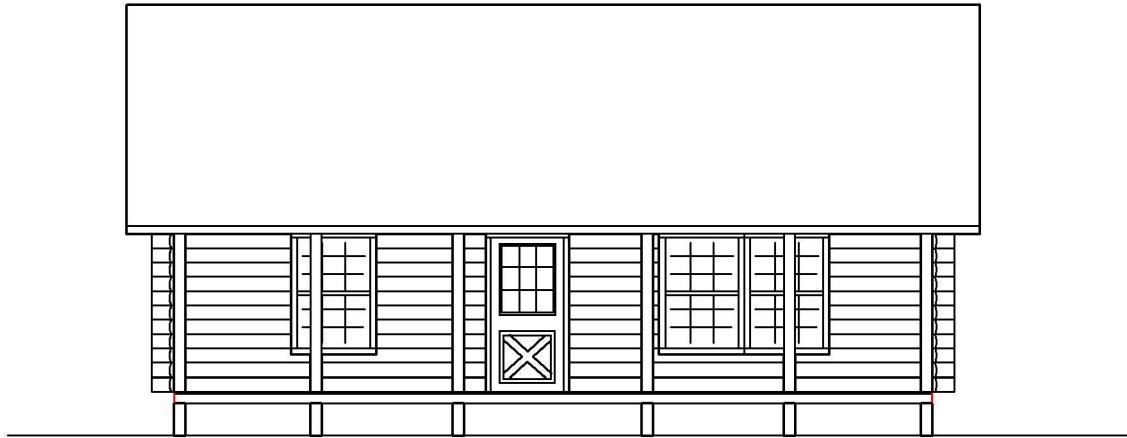

The Cottage

Plan# LT011004

Laminated Pine Log Kit

Engineered Logs Available In
6x8, 7x8, 8x8, 6x10, 6x12

Laminated Pine Logs

PVC Foam Seal

Log Fasteners

Adhesive Log Caulk

Pre-Cut Starter Plates

Pre-Cut Window & Door Jigs

On Site Start-Up Assistance Program

www.locktitelogs.com

The Cottage

Plan# LT011004

www.locktitelogs.com

Square Footage

First Floor:	896
Porches:	192
Total Footage:	1088
Total Living Space:	896